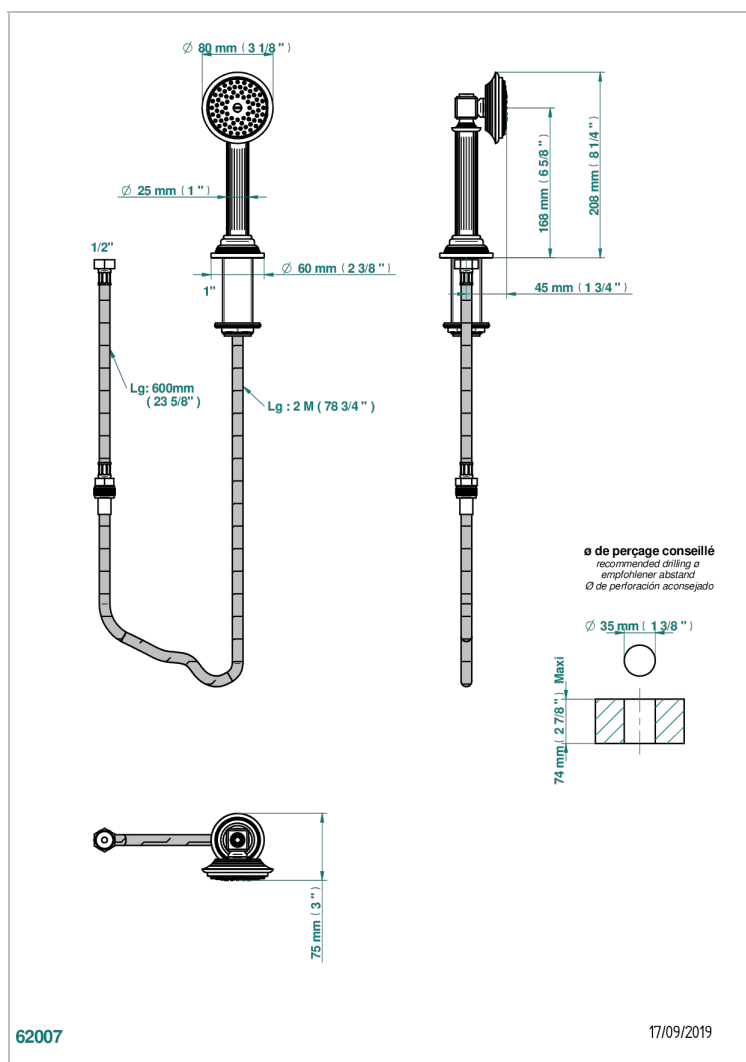

# GRAND CENTRAL BLACK ONYX WITH LEVER

U9N-60A

Rim mounted stylised handshower, 2 m hose and angle rest

## CHARACTERISTIC

- ACS : 20ACCLY558

## AVAILABLE FINITIONS

Antique nickel - H28  
Black ceram - D30  
Blush PVD - H62  
Brass color PVD - H49  
Brown bronze color PVD - F33  
Gold color PVD - H52

Graphite PVD - H64  
Lacquered light bronze - D01  
Matt Umber PVD - H67  
Matt blush PVD - H60  
Matt brass color PVD - H50  
Matt brown bronze color PVD - F34