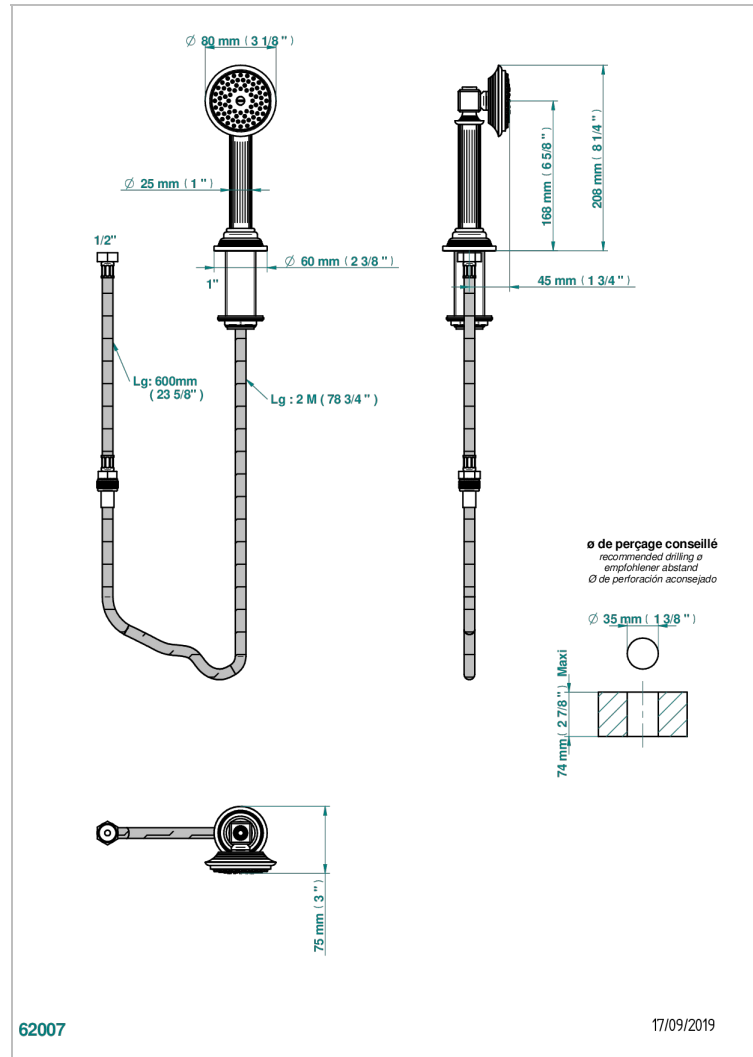

# GRAND CENTRAL BLACK ONYX

U9M-60A

Deck mounted hand shower, with hose

THG<sup>®</sup>  
PARIS

## CHARACTERISTIC

- ACS : 20ACCLY558