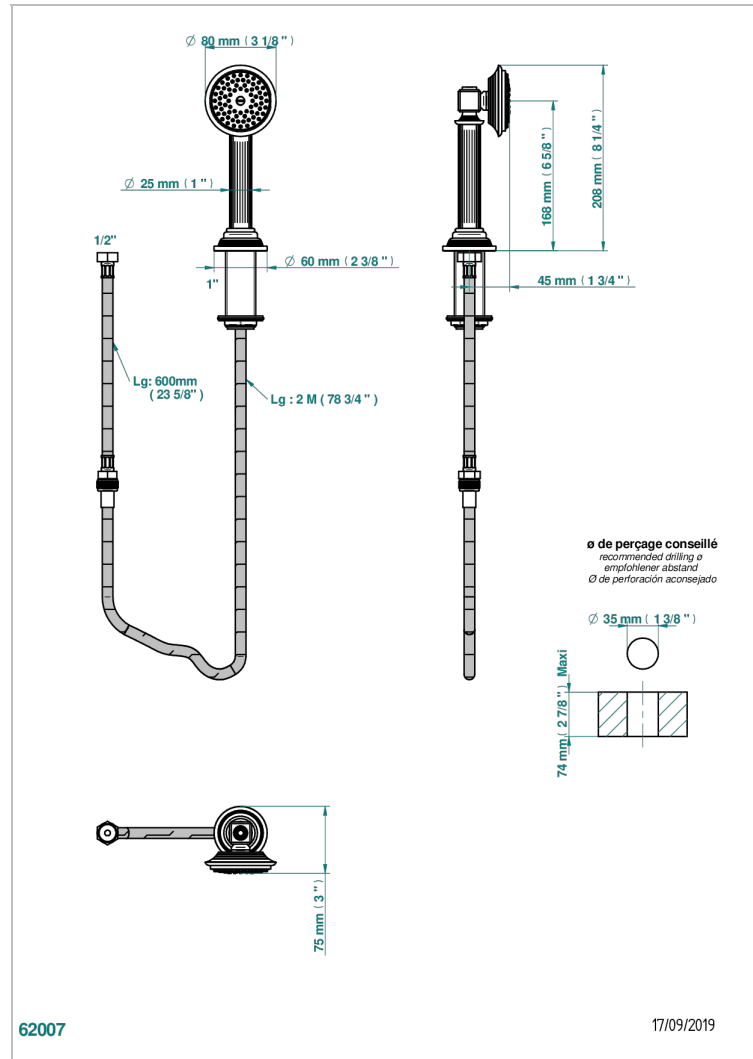

GRAND CENTRAL BLACK ONYX

U9M-60A

Rim mounted stylised handshower, 2 m hose and angle rest

THG[®]
PARIS

CHARACTERISTIC

- ACS : 20ACCLY558

TECHNICAL SPECS

- Recommandé : 3 bars (max. 5 bars) - Advised : 43,5 psi (max. 72 psi)
- 9,5 l/min à 3 bars (2.5 gpm at 43.5 psi)

STANDARDS

AVAILABLE FINITIONS

Antique nickel - H28
Black ceram - D30
Blush PVD - H62
Brass color PVD - H49
Brown bronze color PVD - F33
Gold color PVD - H52

Graphite PVD - H64
Lacquered light bronze - D01
Matt Umber PVD - H67
Matt blush PVD - H60
Matt brass color PVD - H50
Matt brown bronze color PVD - F34