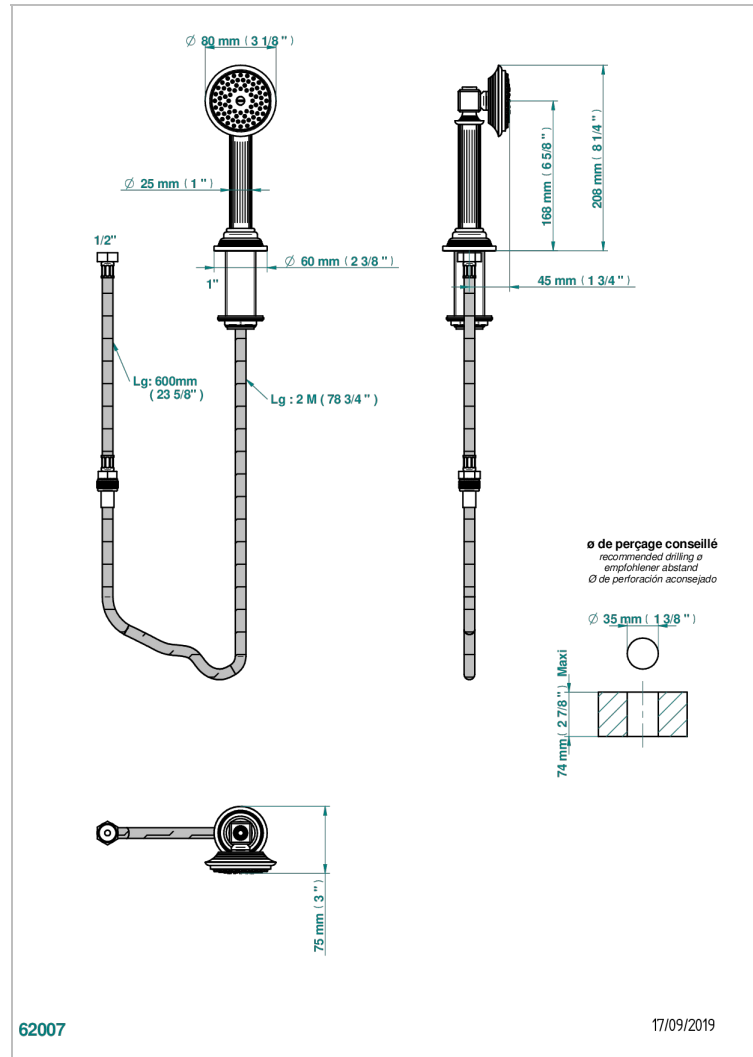

GRAND CENTRAL BLACK ONYX

U9M-60A

Rim mounted stylised handshower, 2 m hose and angle rest

CHARACTERISTIC

- ACS : 20ACCLY558

STANDARDS

TECHNICAL SPECS

- Recommandé : 3 bars (max. 5 bars) - Advised : 43,5 psi (max. 72 psi)
- 9,5 l/min à 3 bars (2.5 gpm at 43.5 psi)

AVAILABLE FINITIONS

Antique nickel - H28
Black ceram - D30
Blush PVD - H62
Brass color PVD - H49
Brown bronze color PVD - F33
Gold color PVD - H52

Graphite PVD - H64
Lacquered light bronze - D01
Matt Umber PVD - H67
Matt blush PVD - H60
Matt brass color PVD - H50
Matt brown bronze color PVD - F34