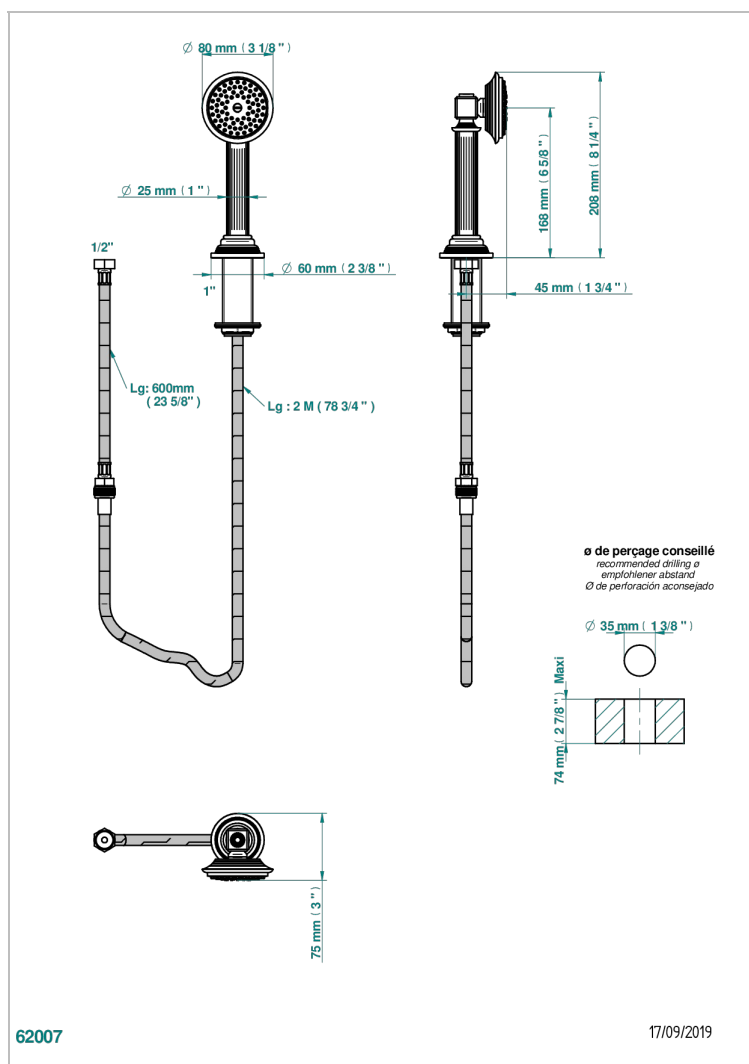

GRAND CENTRAL METAL WITH LEVER HANDLES

U9L-60A

Deck mounted hand shower, with hose

CHARACTERISTIC

- ACS : 20ACCLY558

STANDARDS

TECHNICAL SPECS

- Recommandé : 3 bars (max. 5 bars) - Advised : 43,5 psi (max. 72 psi)
- 9,5 l/min à 3 bars (2.5 gpm at 43.5 psi)

Polished chrome with gold inlay - GA1
Soft gold - F30
Soft matt gold - F31
Umber PVD - H66