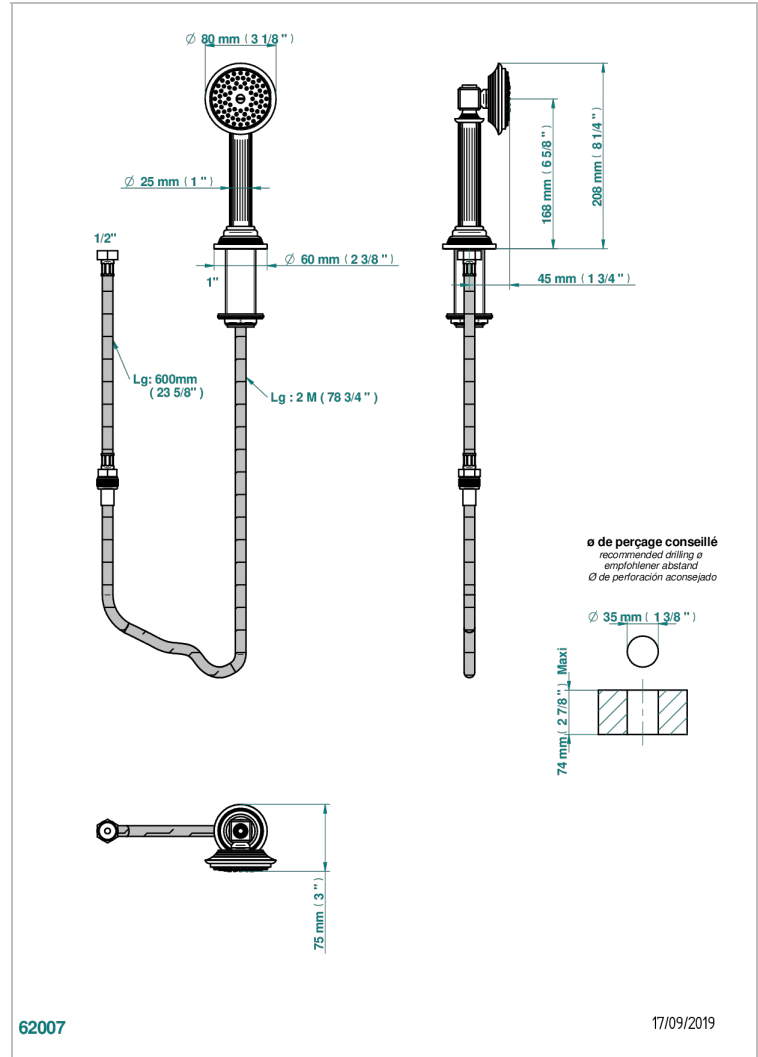

GRAND CENTRAL METAL

U9K-60A

Deck mounted hand shower, with hose

THG[®]
PARIS

CHARACTERISTIC

- ACS : 20ACCLY558

TECHNICAL SPECS

- Recommandé : 3 bars (max. 5 bars) - Advised : 43,5 psi (max. 72 psi)
- 9,5 l/min à 3 bars (2.5 gpm at 43.5 psi)

STANDARDS

AVAILABLE FINITIONS

Black ceram - D30
Blush PVD - H62
Brass color PVD - H49
Brown bronze color PVD - F33
Chrome polished - A02
Copper antique matt, coated - H07

Gold color PVD - H52
Gold mat - F07
Gold polished - F01
Graphite PVD - H64
Light coated bronze - D01
Matt Umber PVD - H67

Polished chrome with gold inlay - GA1
Soft gold - F30
Soft matt gold - F31
Umber PVD - H66