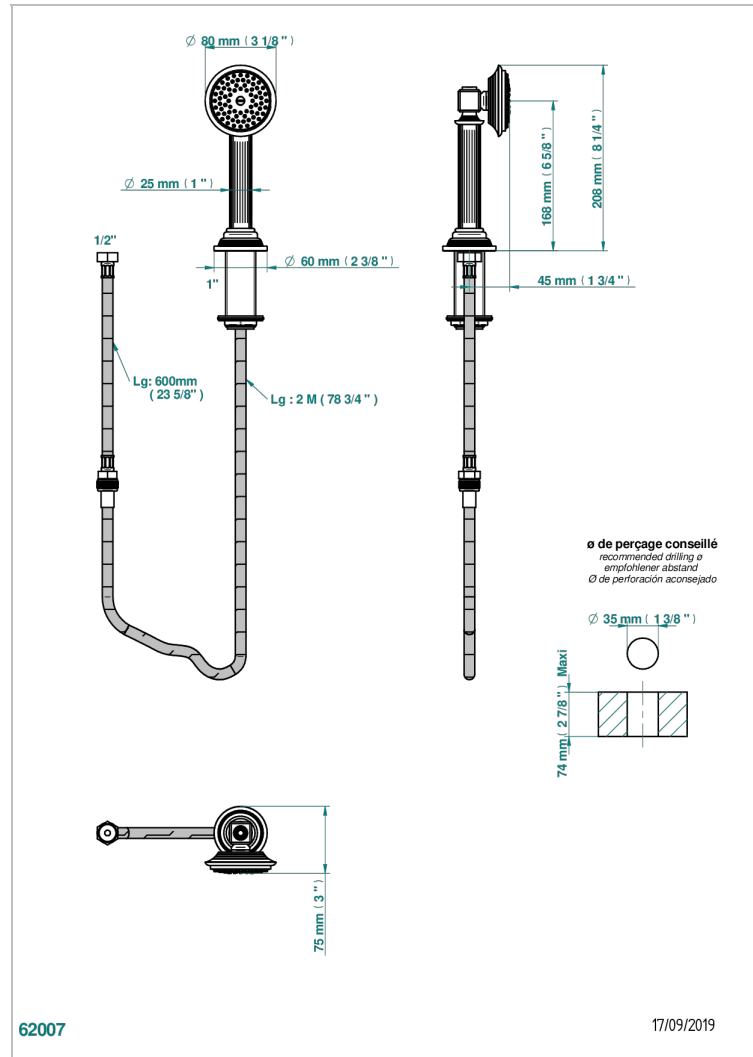

GRAND CENTRAL METAL

U9K-60A

Rim mounted stylised handshower, 2 m hose and angle rest

CHARACTERISTIC

- ACS : 20ACCLY558

TECHNICAL SPECS

- Recommandé : 3 bars (max. 5 bars) - Advised : 43,5 psi (max. 72 psi)
- 9,5 l/min à 3 bars (2.5 gpm at 43.5 psi)

STANDARDS

AVAILABLE FINITIONS

Antique nickel - H28
Black ceram - D30
Blush PVD - H62
Brass color PVD - H49
Brown bronze color PVD - F33
Gold color PVD - H52

Graphite PVD - H64
Lacquered light bronze - D01
Matt Umber PVD - H67
Matt blush PVD - H60
Matt brass color PVD - H50
Matt brown bronze color PVD - F34