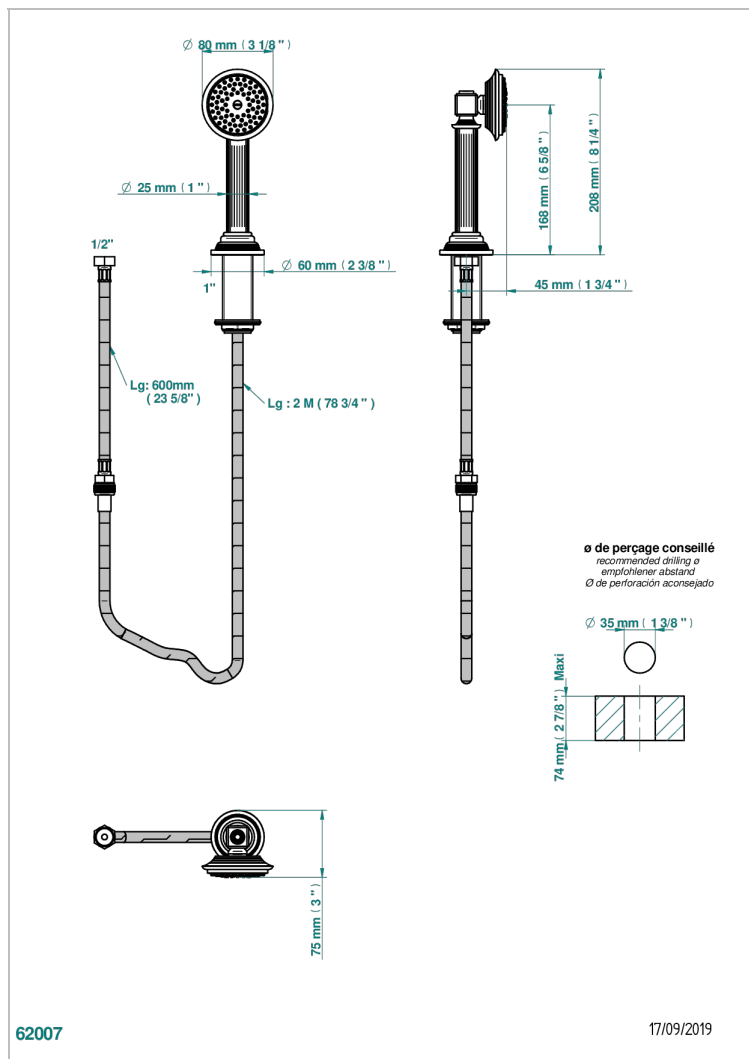

GRAND CENTRAL WITH METAL CROSS HANDLES

U9K-60A

Rim mounted stylised handshower, 2 m hose and angle rest

CHARACTERISTIC

- ACS : 20ACCLY558

STANDARDS

TECHNICAL SPECS

- Recommandé : 3 bars (max. 5 bars) - Advised : 43,5 psi (max. 72 psi)
- 9,5 l/min à 3 bars (2.5 gpm at 43.5 psi)

AVAILABLE FINITIONS

Antique nickel - H28
Black ceram - D30
Blush PVD - H62
Brass color PVD - H49
Brown bronze color PVD - F33
Gold color PVD - H52

Graphite PVD - H64
Lacquered antique silver (coated) - H03
Lacquered light bronze - D01
Matt Umber PVD - H67
Matt blush PVD - H60
Matt brass color PVD - H50