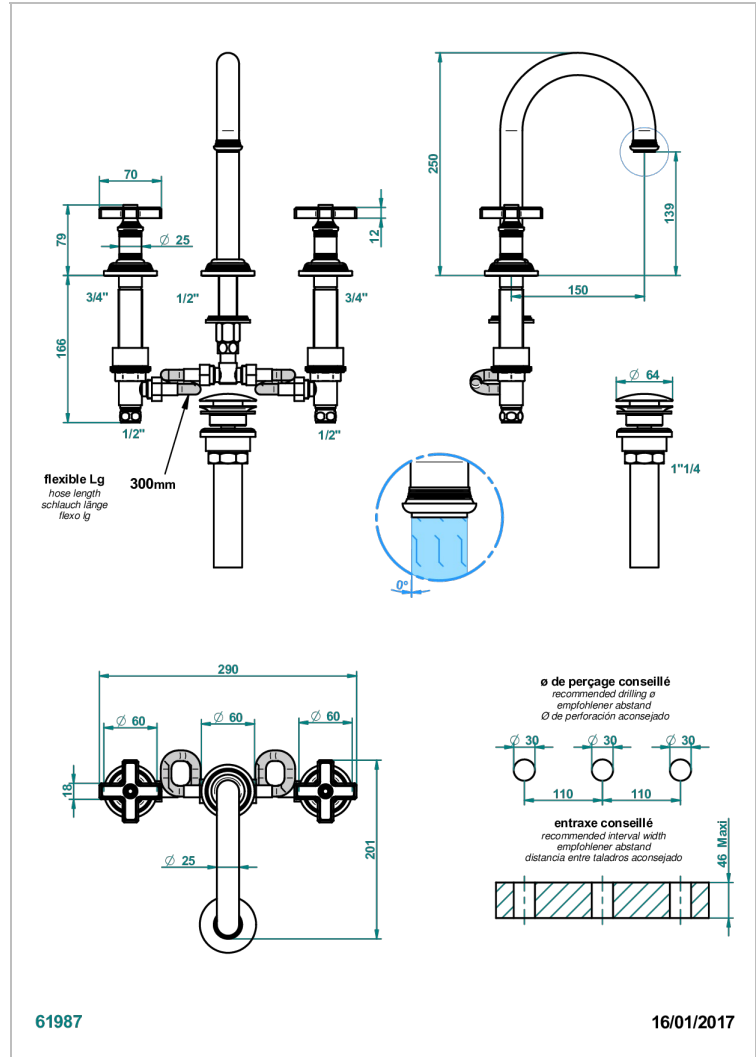

WEST COAST WHITE ONYX

U9G-152M/US

Rim mounted 3-hole basin mixer with waste for marble, high spout

CARACTERÍSTICAS

- West Coast White Onyx
- Rim mounted 3-hole basin mixer with waste for marble, high spout