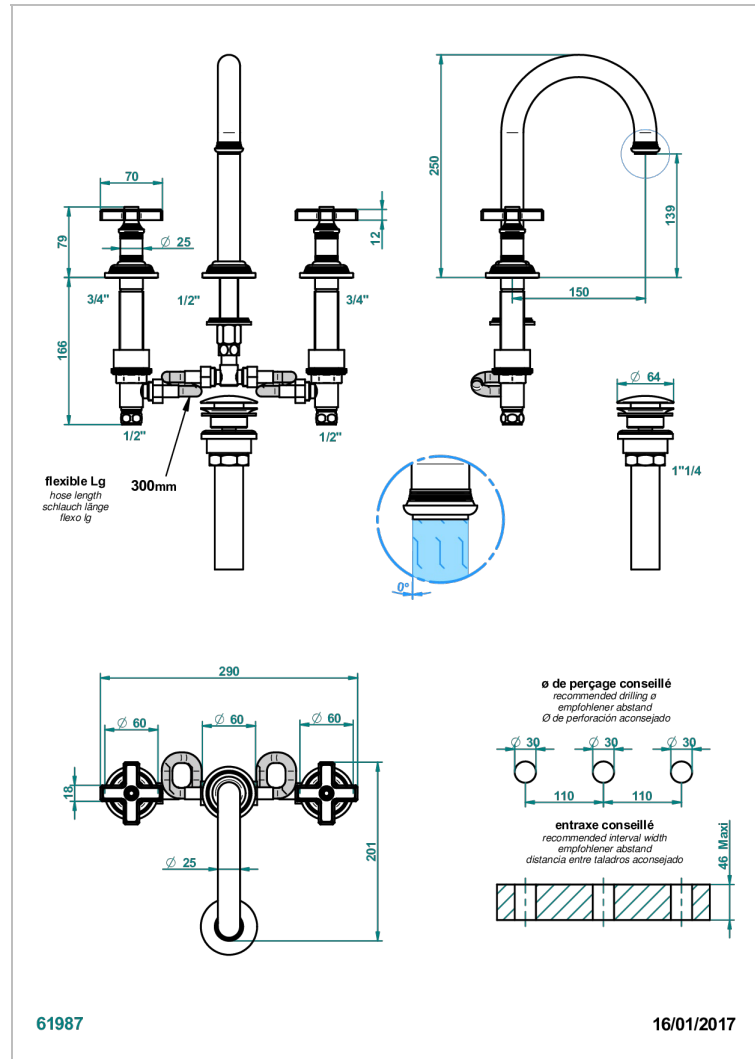

WEST COAST WHITE ONYX

U9G-152M/US

Widespread lavatory set, high spout with drain for 1 1/4" + countertop

CHARACTERISTIC

- West Coast White Onyx
- Widespread lavatory set, high spout with drain for 1 1/4" + countertop