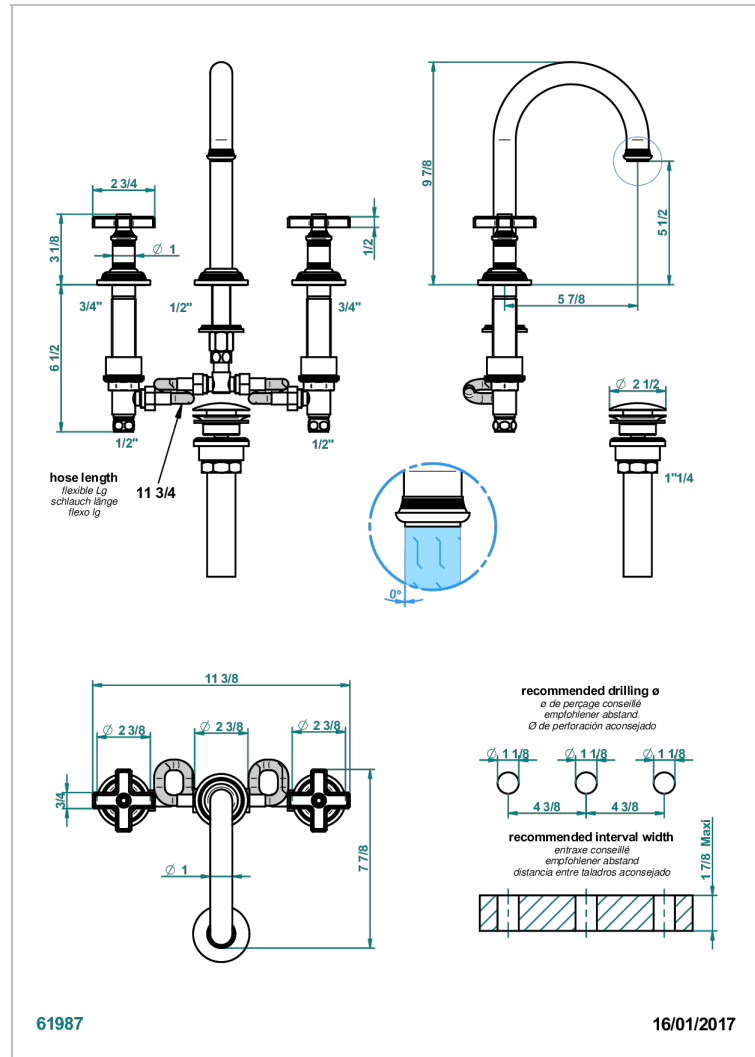

WEST COAST WHITE ONYX

U9G-152M/US

Rim mounted 3-hole basin mixer with waste for marble, high spout

THG[®]
PARIS

CARACTERÍSTICAS

- West Coast White Onyx
- Rim mounted 3-hole basin mixer with waste for marble, high spout