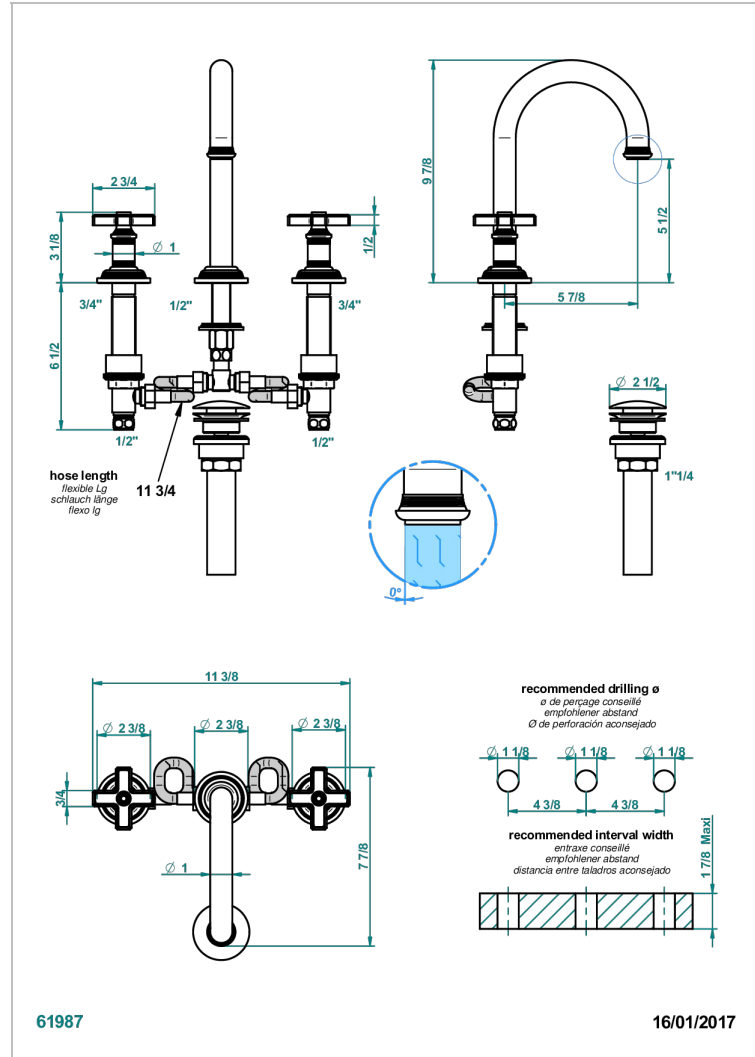

WEST COAST WHITE ONYX

U9G-152M/US

Widespread lavatory set, high spout with drain for 1 1/4" + countertop

CHARACTERISTIC

- West Coast White Onyx
- Widespread lavatory set, high spout with drain for 1 1/4" + countertop