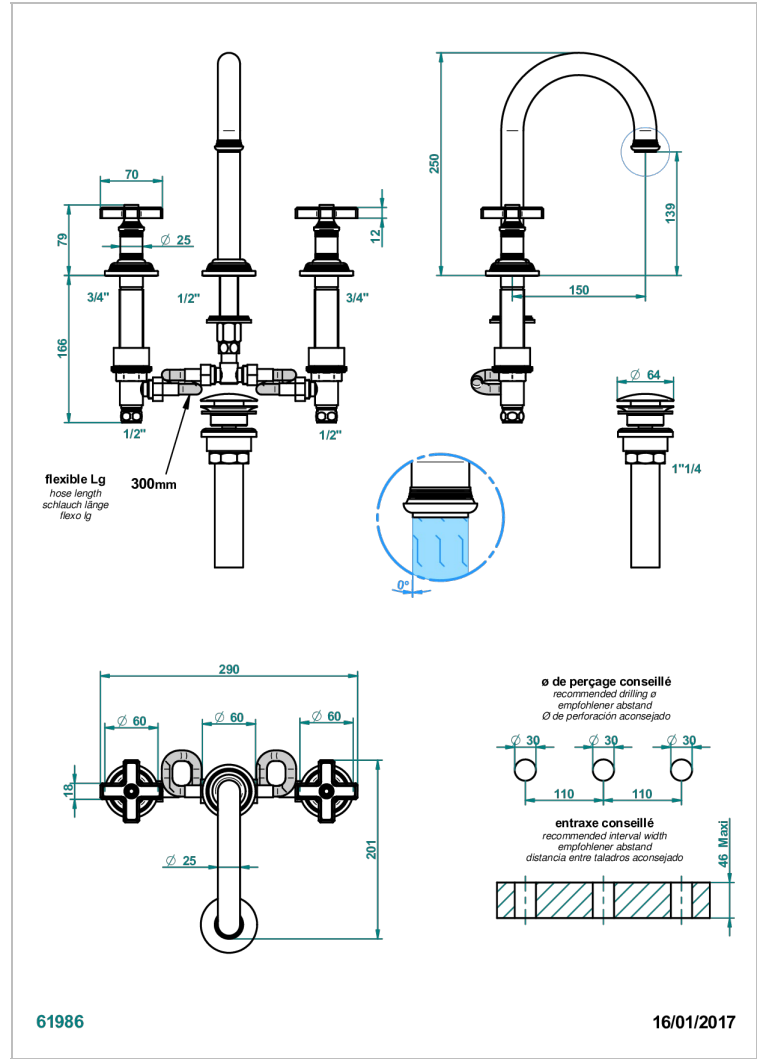

# WEST COAST BLACK ONYX

U9E-152M/US

Rim mounted 3-hole basin mixer with waste for marble, high spout

## CARACTERÍSTICAS

- West Coast Black Onyx
- Rim mounted 3-hole basin mixer with waste for marble, high spout