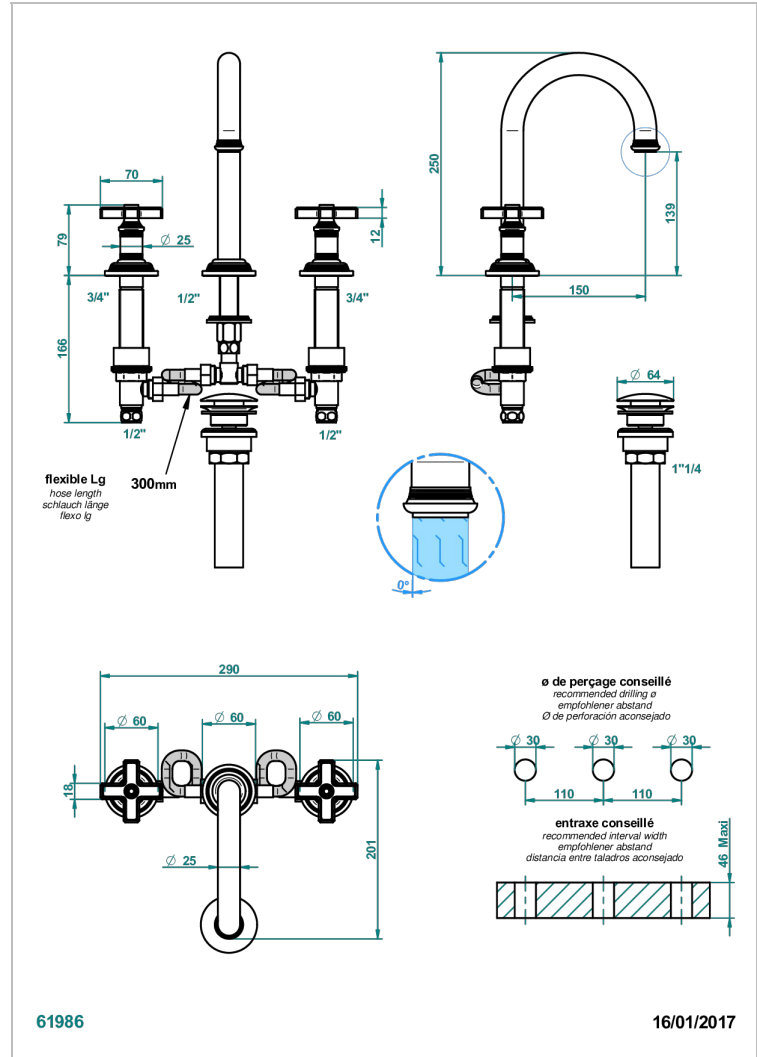

WEST COAST BLACK ONYX

U9E-152M/US

Widespread lavatory set, high spout with drain for 1 1/4" + countertop

CHARACTERISTIC

- West Coast Black Onyx
- Widespread lavatory set, high spout with drain for 1 1/4" + countertop