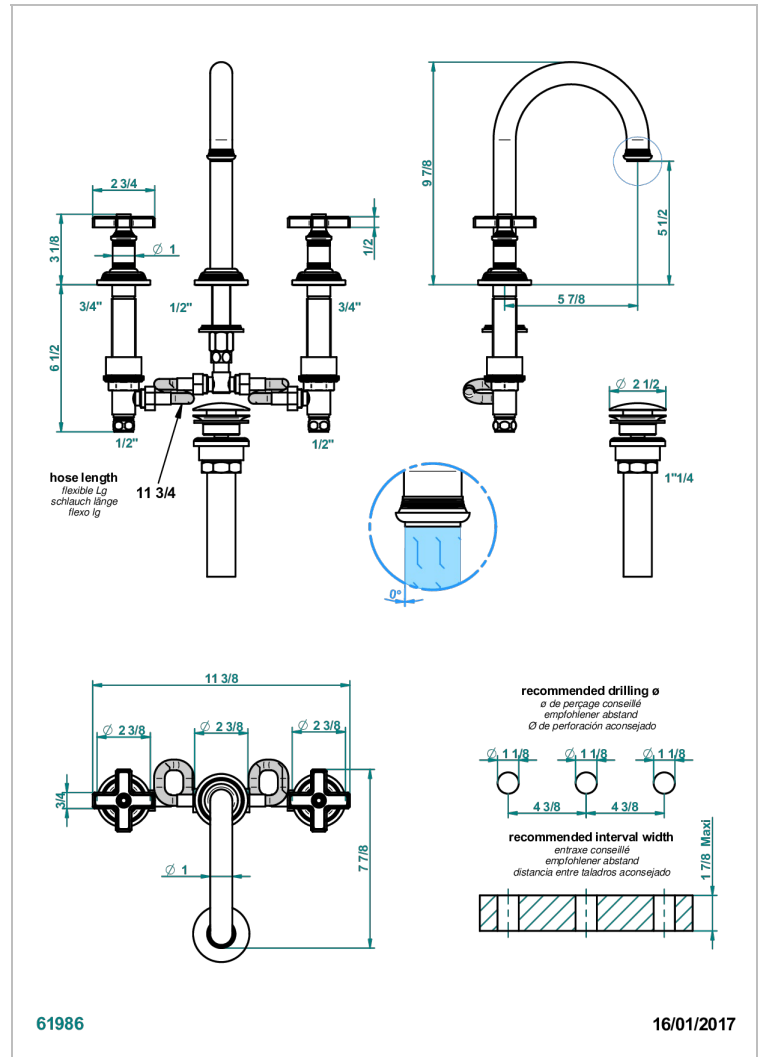

WEST COAST BLACK ONYX

U9E-152M/US

Rim mounted 3-hole basin mixer with waste for marble, high spout

THG[®]
PARIS

CARACTERÍSTICAS

- West Coast Black Onyx
- Rim mounted 3-hole basin mixer with waste for marble, high spout