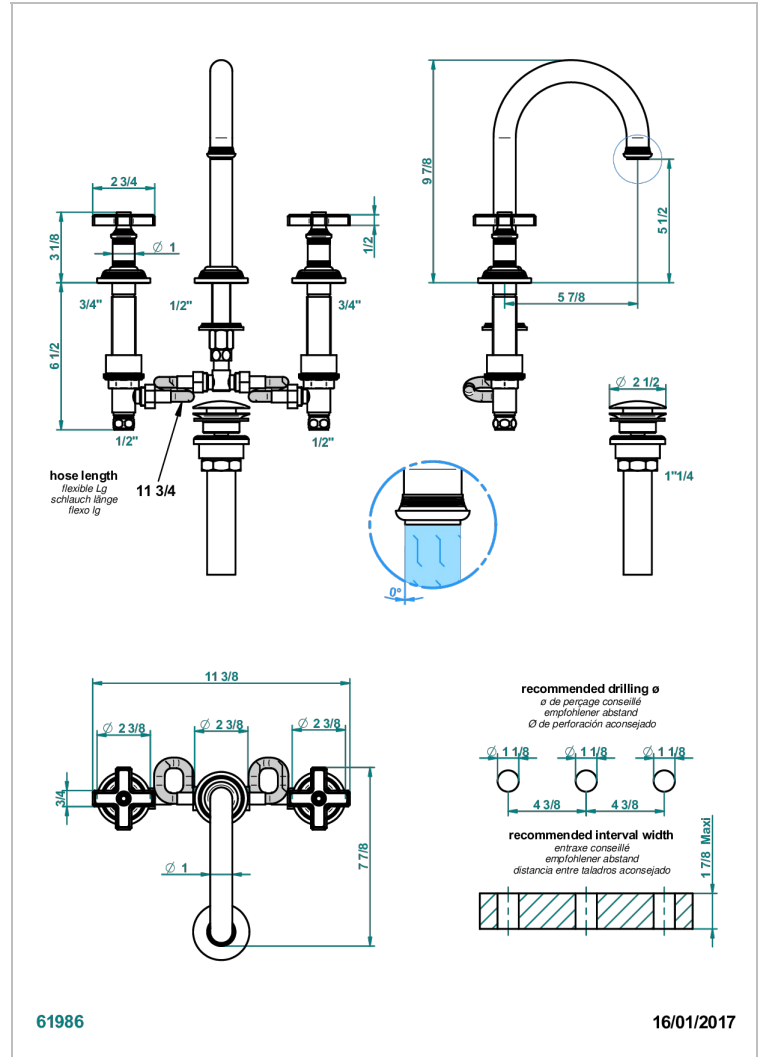

# WEST COAST BLACK ONYX

U9E-152M/US

Widespread lavatory set, high spout with drain for 1 1/4" + countertop

THG<sup>®</sup>  
PARIS

## CHARACTERISTIC

- West Coast Black Onyx
- Widespread lavatory set, high spout with drain for 1 1/4" + countertop