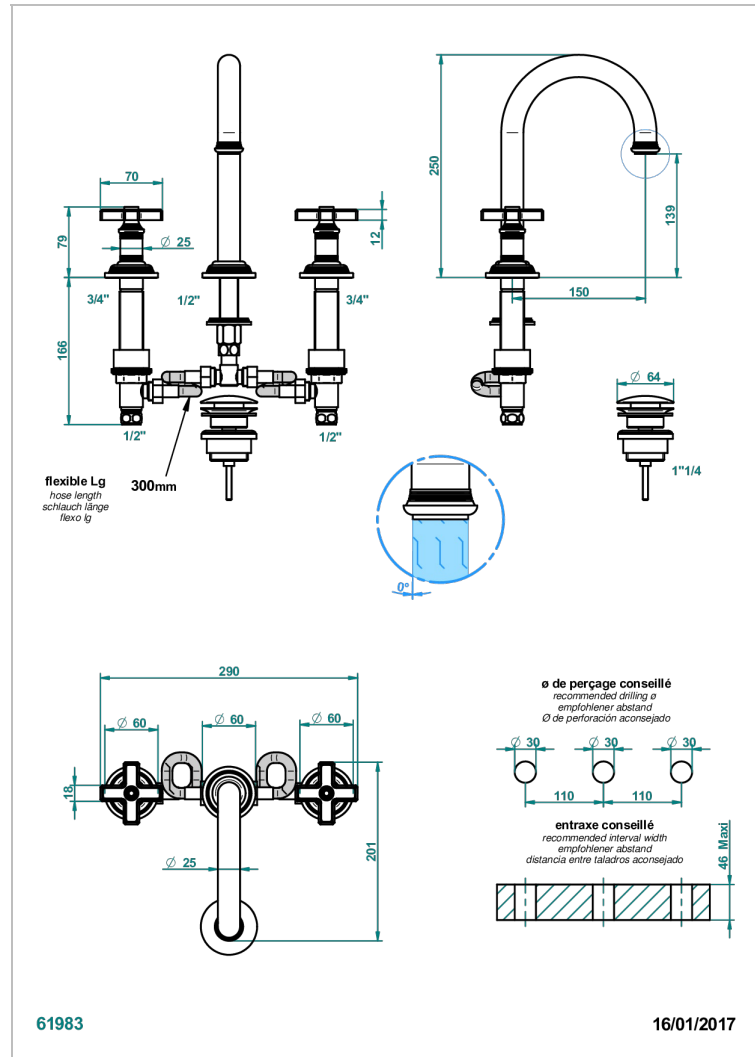

WEST COAST BLACK ONYX

U9E-152M

Rim mounted 3-hole basin mixer with waste, for marble high spout

THG[®]
PARIS

CHARACTERISTIC

- ACS : 18ACCLY393
- NF : NF EN 200 - IA - Chrome
- SVGW-SSIGE : 1901-6813

STANDARDS