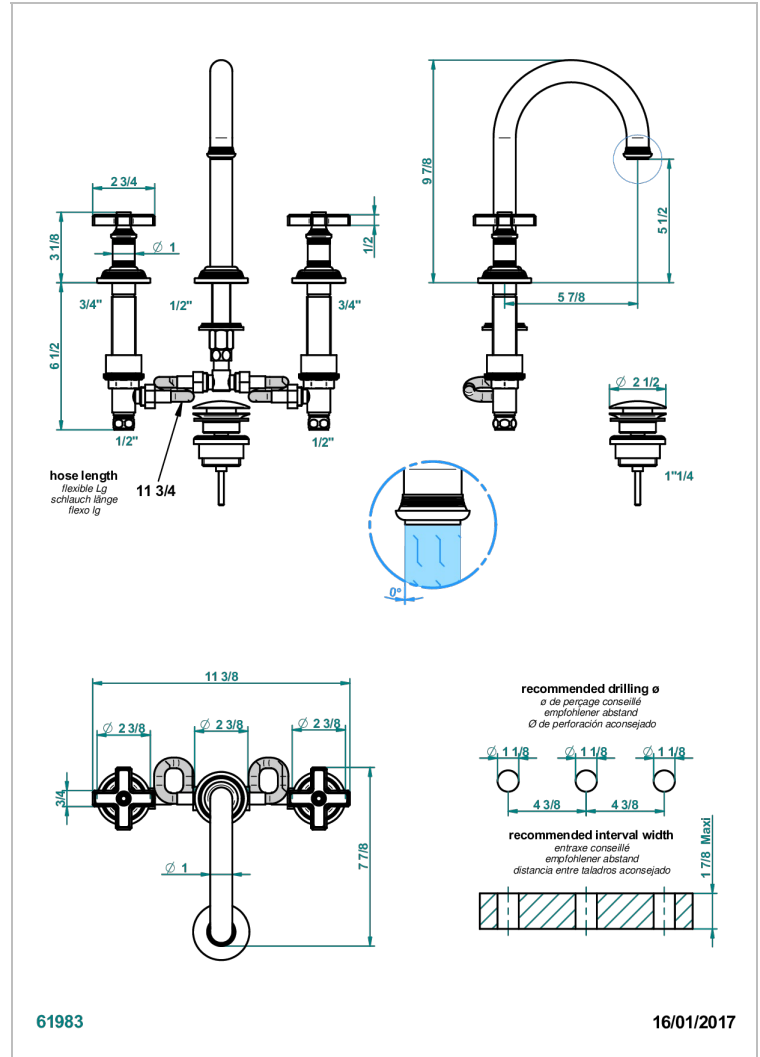

WEST COAST BLACK ONYX

U9E-152M

Rim mounted 3-hole basin mixer with waste, for marble high spout

THG[®]
PARIS

CHARACTERISTIC

- ACS : 18ACCLY393
- NF : NF EN 200 - IA - Chrome
- SVGW-SSIGE : 1901-6813

STANDARDS