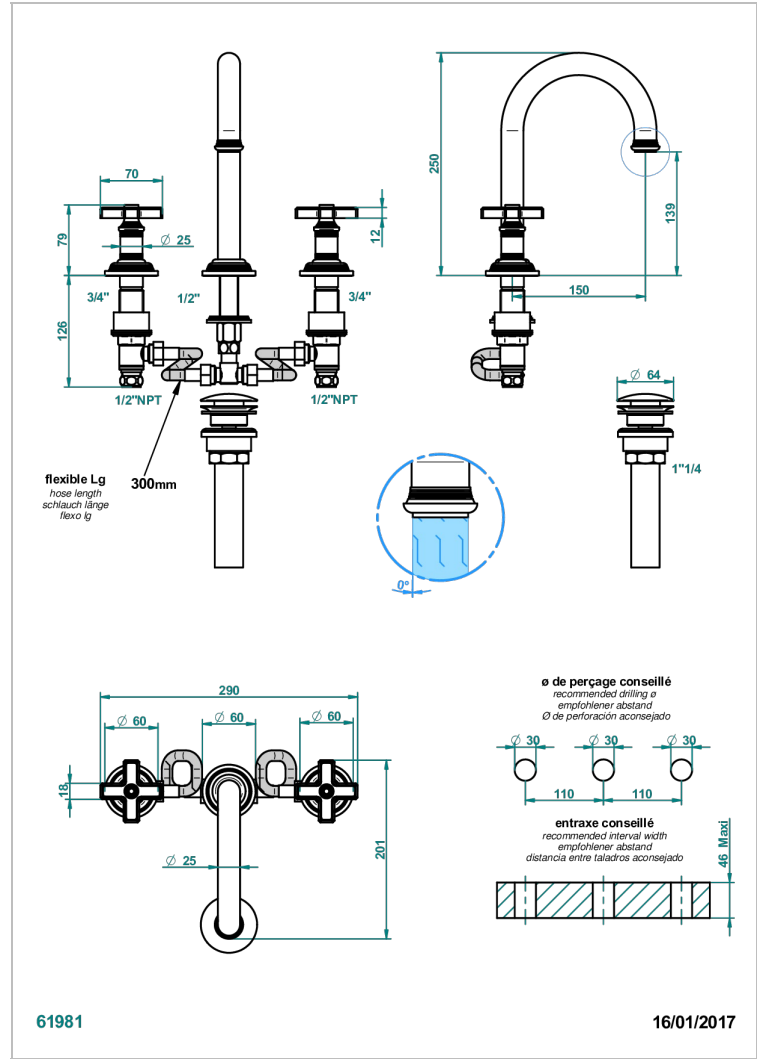

WEST COAST WHITE ONYX

U9G-152/US

Rim mounted 3-hole basin mixer with waste, high spout

THG[®]
PARIS

CARACTERÍSTICAS

- West Coast White Onyx
- Rim mounted 3-hole basin mixer with waste, high spout

ACABADOS DISPONIBLES