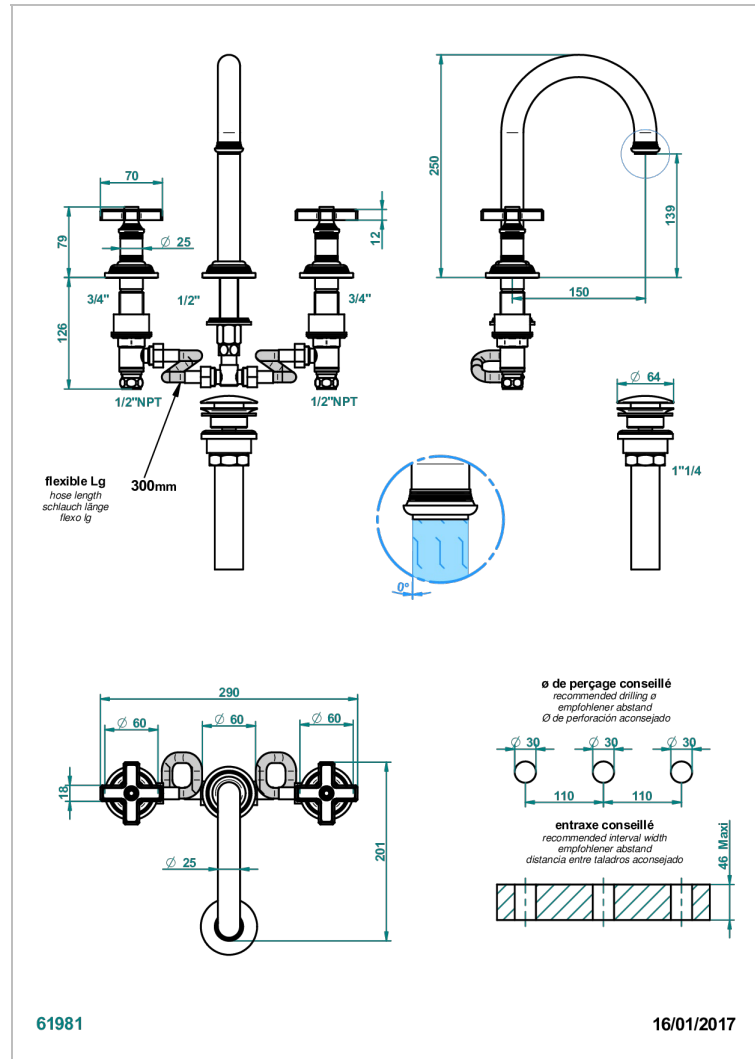

WEST COAST WHITE ONYX

U9G-152/US

Widespread lavatory set, high spout, with drain

CHARACTERISTIC

- West Coast White Onyx
- Widespread lavatory set, high spout, with drain

AVAILABLE FINITIONS

Black ceram - D30
Blush PVD - H62
Brass color PVD - H49
Brown bronze color PVD - F33
Chrome polished - A02
Copper antique matt, coated - H07