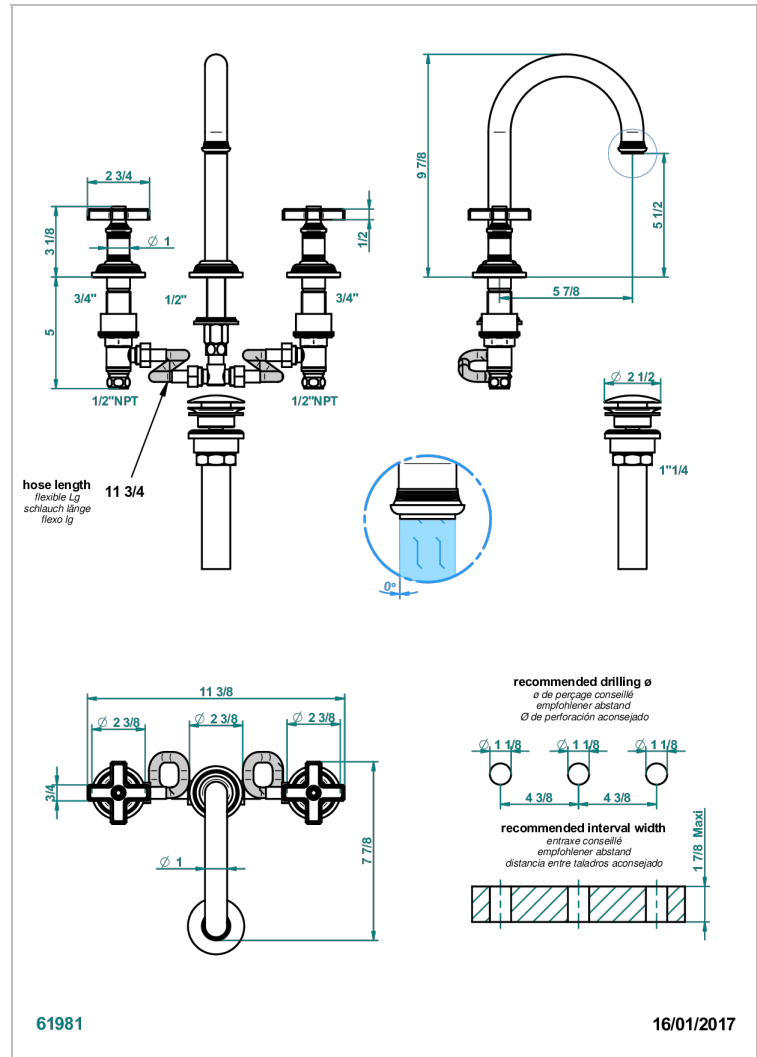

# WEST COAST WHITE ONYX

U9G-152/US

Rim mounted 3-hole basin mixer with waste, high spout

THG<sup>®</sup>  
PARIS

## CARACTERÍSTICAS

- West Coast White Onyx
- Rim mounted 3-hole basin mixer with waste, high spout