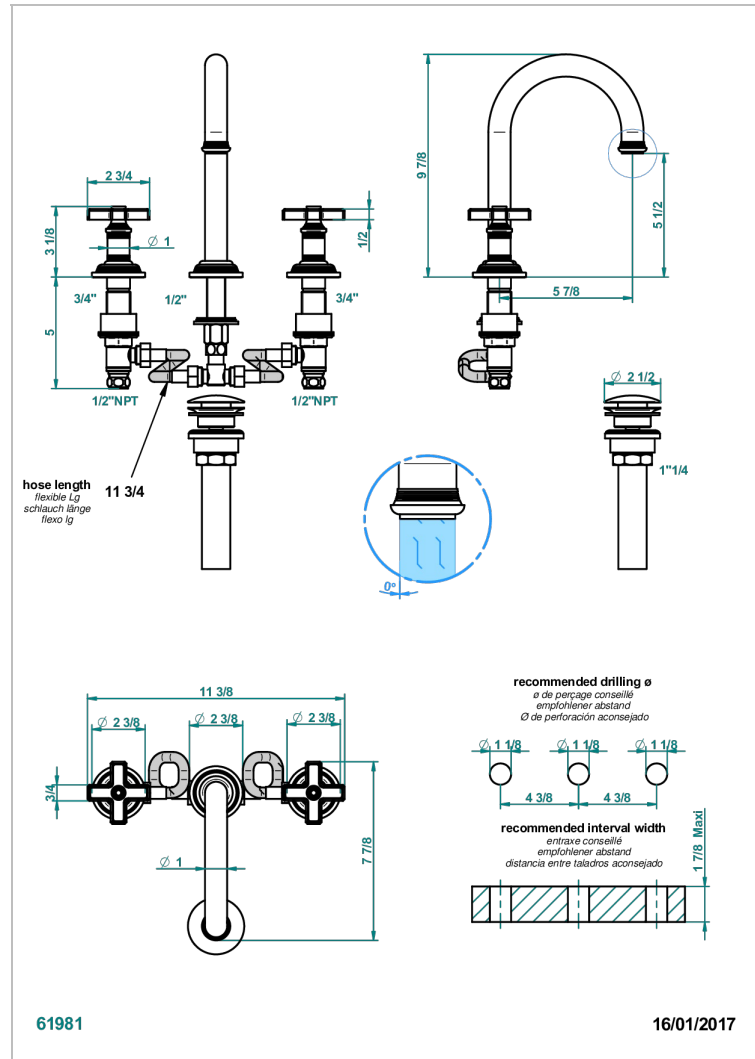

# WEST COAST WHITE ONYX

U9G-152/US

Widespread lavatory set, high spout, with drain

## CHARACTERISTIC

- West Coast White Onyx
- Widespread lavatory set, high spout, with drain