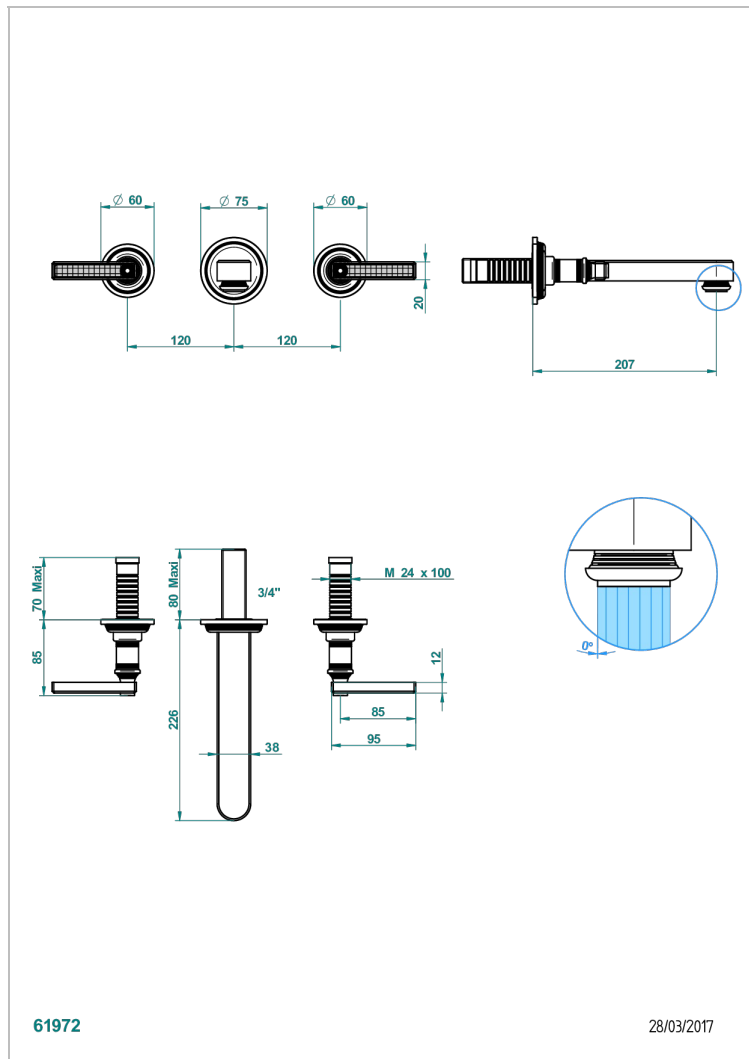

# WEST COAST WITH GUILLOCHE DECOR WITH LEVER

U9D-40SGBUS

Trim only for wall mounted 3 holes basin mixer

61972

28/03/2017

## CARACTERÍSTICAS

- West coast with Guilloché decor with lever
- Trim only for wall mounted 3 holes basin mixer

## PRODUCTOS RELACIONADOS

- Ref. G00-40AM/US Partie à encastrier pour mélangeur mural - version manettes- standard américain