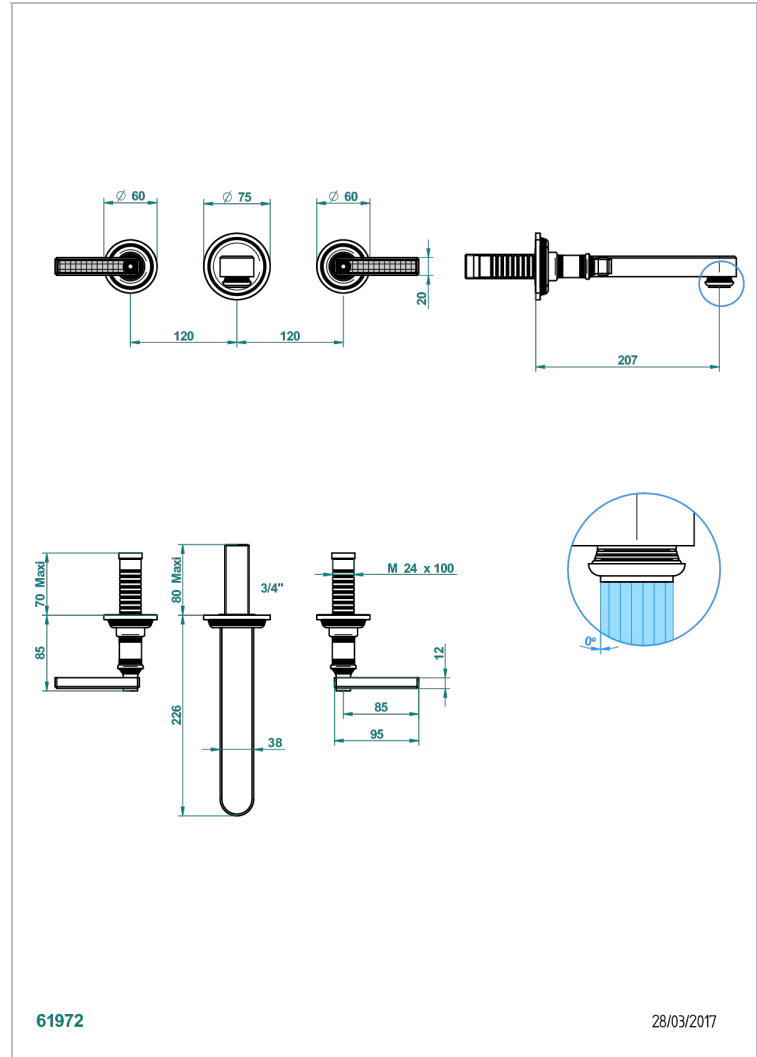

# WEST COAST WITH GUILLOCHE DECOR WITH LEVER HANDLES

U9D-40SGBUS

Trim for wall mounted 3-hole lavatory set only

61972

28/03/2017

## CHARACTERISTIC

- West coast with Guilloché decor with lever handles
- Trim for wall mounted 3-hole lavatory set only

## RELATED SKU'S

- Ref. G00-40AM/US Rough parts for wall set (one counter clockwise and one clockwise cartridges)