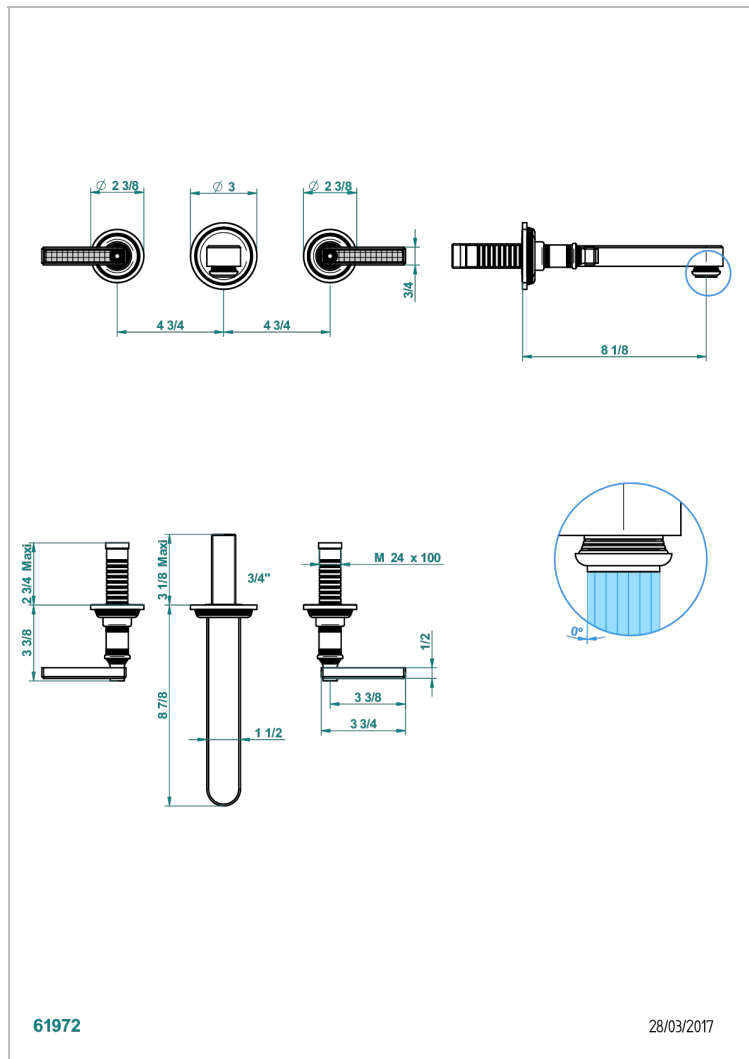

WEST COAST WITH GUILLOCHE DECOR WITH LEVER

U9D-40SGBUS

Trim only for wall mounted 3 holes basin mixer

THG[®]
PARIS

CARACTERÍSTICAS

- West coast with Guilloché decor with lever
- Trim only for wall mounted 3 holes basin mixer

PRODUCTOS RELACIONADOS

- Ref. G00-40AM/US Partie à encastrier pour mélangeur mural - version manettes- standard américain

ACABADOS DISPONIBLES

Bronce claro - D01
Cerámica negra mate - D30
Cobre viejo mate - H07
Cromo - A02
Cromo mate - C02
Dorado - F01