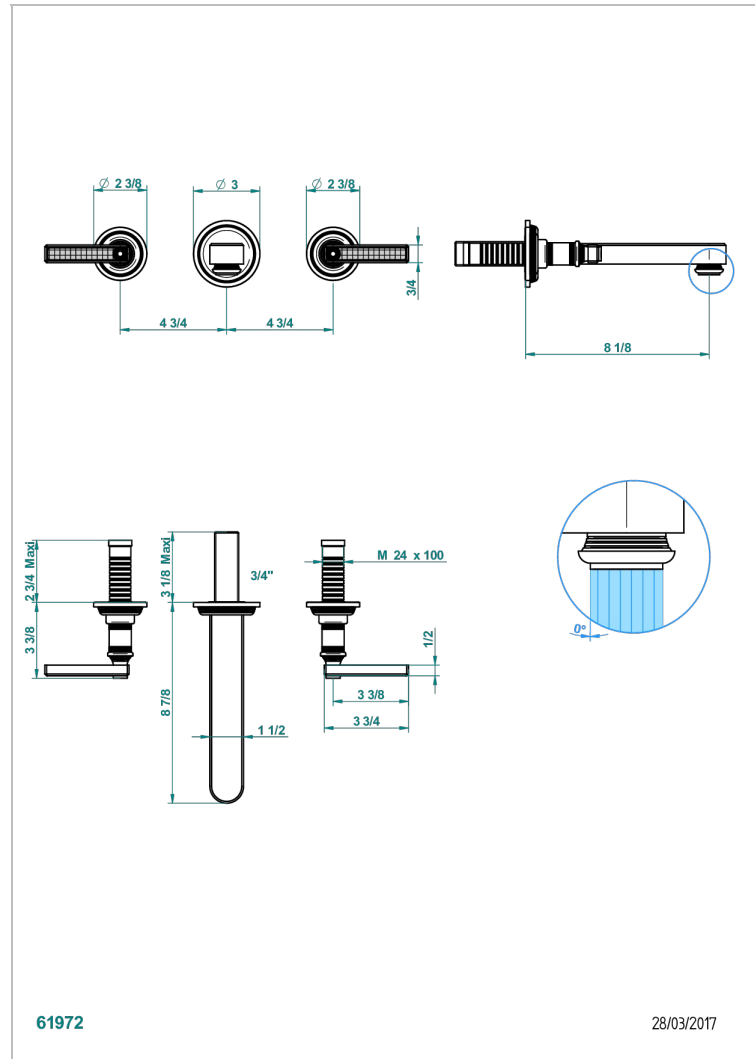

WEST COAST WITH GUILLOCHE DECOR WITH LEVER HANDLES

U9D-40SGBUS

Trim for wall mounted 3-hole lavatory set only

CHARACTERISTIC

- West coast with Guilloché decor with lever handles
- Trim for wall mounted 3-hole lavatory set only

RELATED SKU'S

- Ref. G00-40AM/US Rough parts for wall set (one counter clockwise and one clockwise cartridges)

AVAILABLE FINITIONS

Black ceram - D30
Blush PVD - H62
Brass color PVD - H49
Brown bronze color PVD - F33
Chrome polished - A02
Copper antique matt, coated - H07