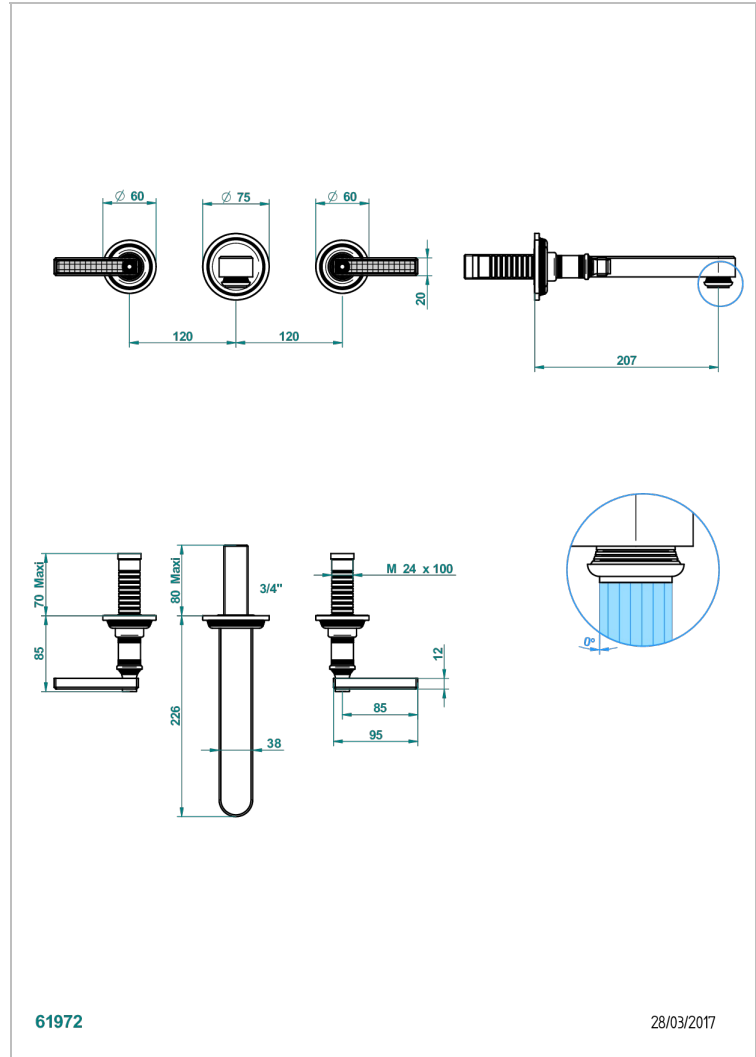

WEST COAST WITH GUILLOCHE DECOR WITH LEVER

U9D-40SGB

Trim only for wall mounted 3-hole basin mixer

61972

28/03/2017

CHARACTERISTIC

- West coast with Guilloché decor with lever
- Trim only for wall mounted 3-hole basin mixer

RELATED SKU'S

- Ref. G00-40AC Rough parts for wall mounted 3 hole mixer, cross handle version
- Ref. G00-40AM Rough parts for wall mounted 3 hole mixer, lever handle version

AVAILABLE FINITIONS

Antique nickel - H28
Black ceram - D30
Blush PVD - H62
Brass color PVD - H49
Brown bronze color PVD - F33
Gold color PVD - H52