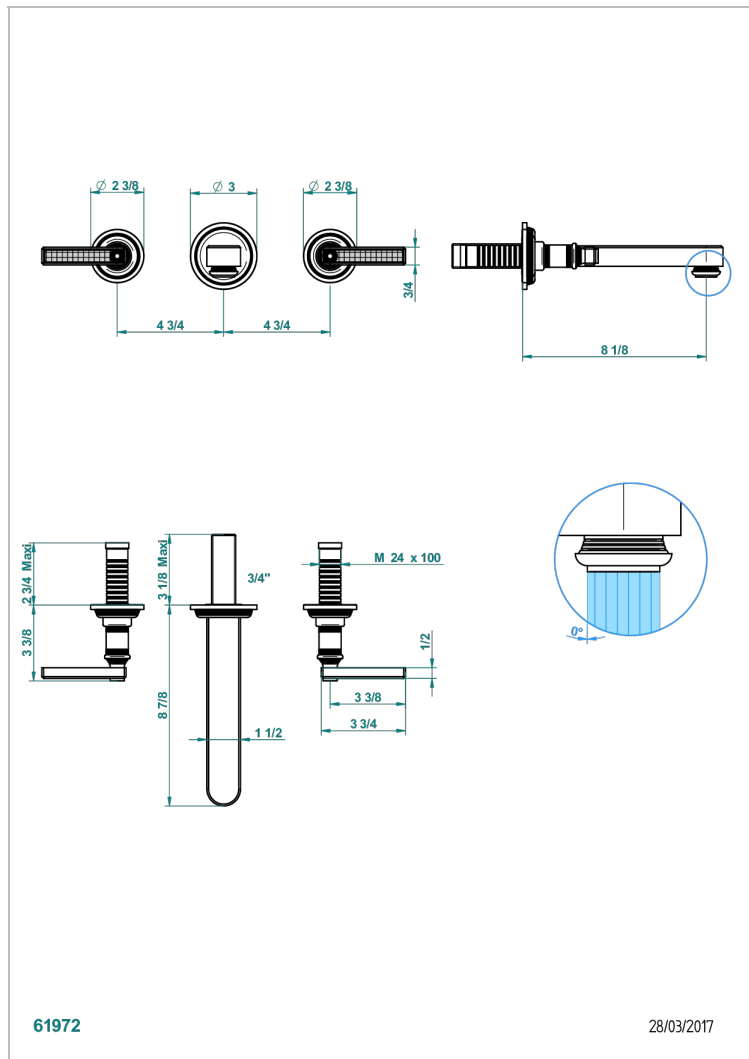

WEST COAST WITH GUILLOCHE DECOR WITH LEVER

U9D-40SGB

Trim only for wall mounted 3-hole basin mixer

61972

28/03/2017

CHARACTERISTIC

- West coast with Guilloché decor with lever
- Trim only for wall mounted 3-hole basin mixer

RELATED SKU'S

- Ref. G00-40AC Rough parts for wall mounted 3 hole mixer, cross handle version
- Ref. G00-40AM Rough parts for wall mounted 3 hole mixer, lever handle version

AVAILABLE FINITIONS

Antique nickel - H28
Black ceram - D30
Blush PVD - H62
Brass color PVD - H49
Brown bronze color PVD - F33
Gold color PVD - H52