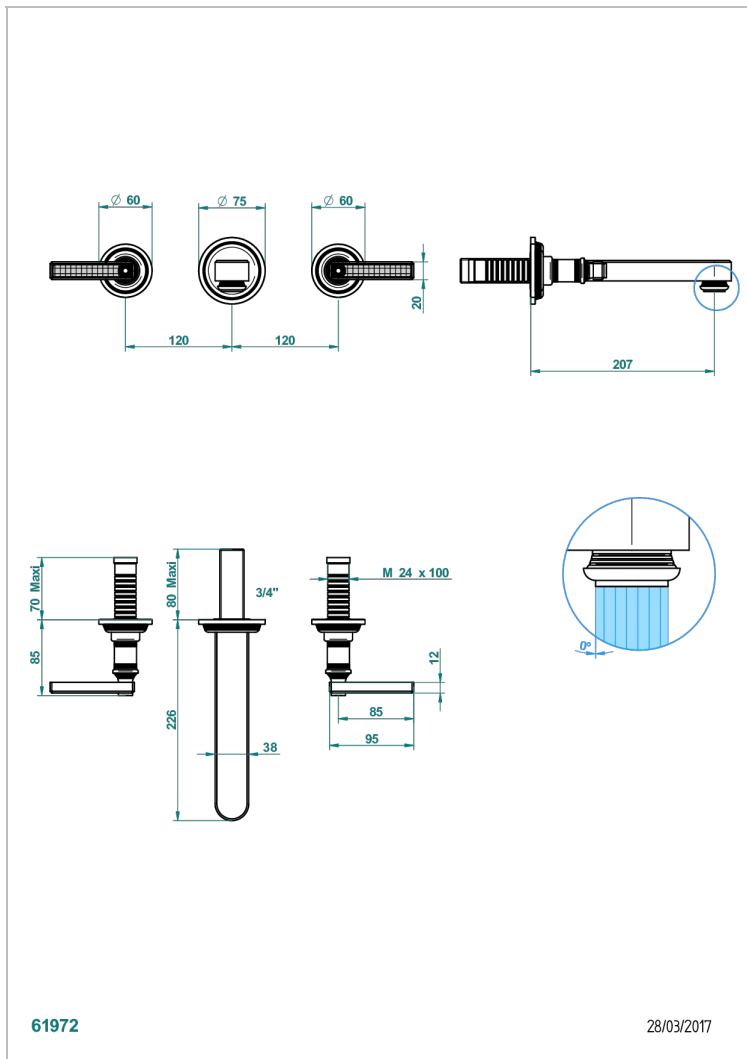

WEST COAST WITH GUILLOCHE DECOR WITH LEVER

U9D-40SGB

Trim only for wall mounted 3-hole basin mixer

THG[®]
PARIS

61972

28/03/2017

CARACTERÍSTICAS

- West coast with Guilloché decor with lever
- Trim only for wall mounted 3-hole basin mixer

PRODUCTOS RELACIONADOS

- Ref. G00-40AC Rough parts for wall mounted 3 hole mixer, cross handle version
- Ref. G00-40AM Rough parts for wall mounted 3 hole mixer, lever handle version

ACABADOS DISPONIBLES