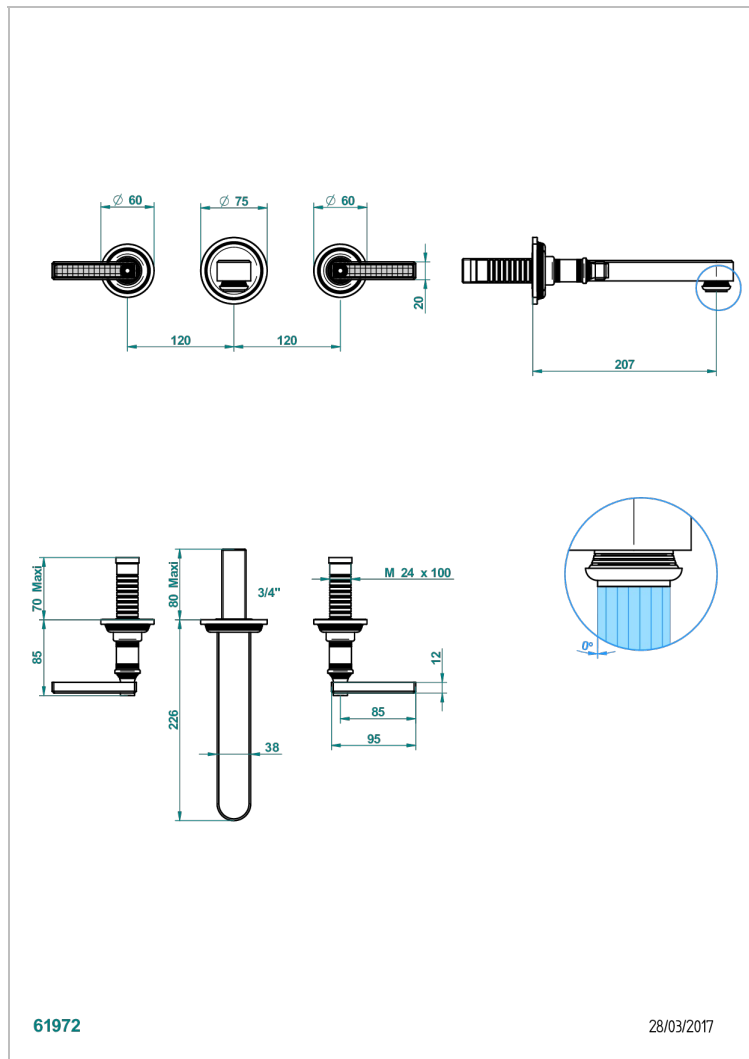

WEST COAST WITH GUILLOCHE DECOR WITH LEVER

U9D-40SGB

Trim only for wall mounted 3-hole basin mixer

61972

28/03/2017

CHARACTERISTIC

- West coast with Guilloché decor with lever
- Trim only for wall mounted 3-hole basin mixer

RELATED SKU'S

- Ref. G00-40AC Rough parts for wall mounted 3 hole mixer, cross handle version
- Ref. G00-40AM Rough parts for wall mounted 3 hole mixer, lever handle version

AVAILABLE FINITIONS

Antique nickel - H28
Black ceram - D30
Blush PVD - H62
Brass color PVD - H49
Brown bronze color PVD - F33
Gold color PVD - H52