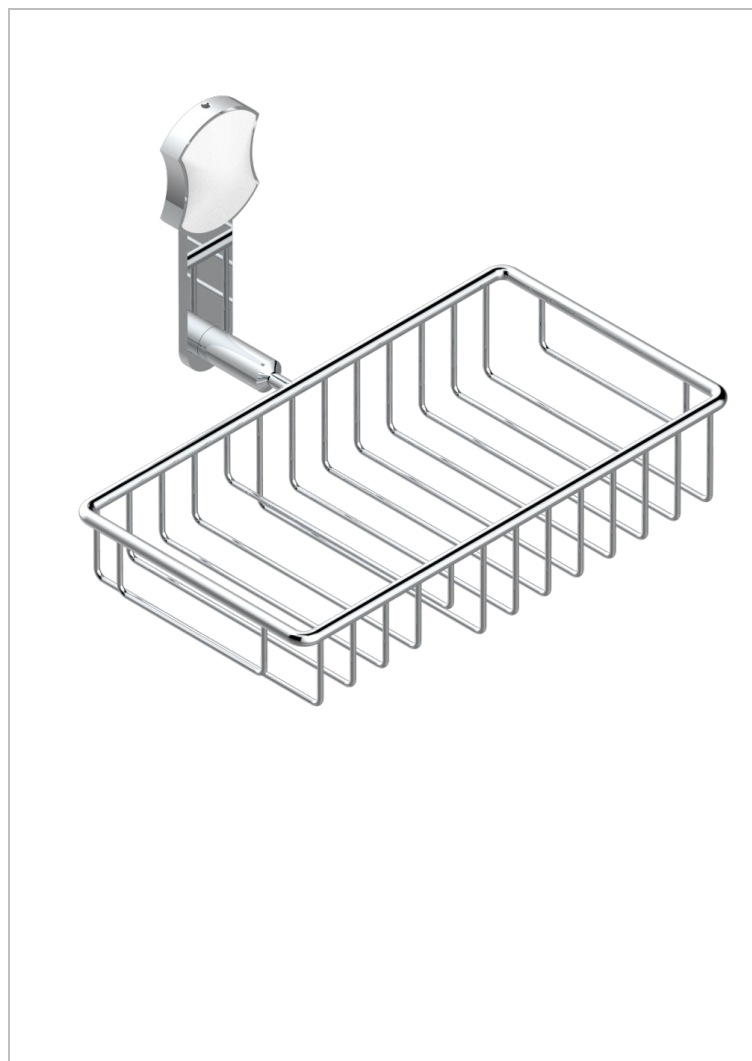

INFINI WHITE PORCELAIN WITH GOLD DECOR

U2F-2620

Soap and sponge holder, wall mounted

CHARACTERISTIC

- Infini White Porcelain with Gold decor
- Soap and sponge holder, wall mounted

AVAILABLE FINITIONS

Black ceram - D30
Blush PVD - H62
Brass color PVD - H49
Brown bronze color PVD - F33
Chrome polished - A02
Copper antique matt, coated - H07

Matt nickel (American satin) - C01
Matt nickel color PVD - H56
Nickel antique / Sovereign - H28
Nickel color PVD - H55
Nickel polished - B01
Soft gold - F30

Soft matt gold - F31
Umber PVD - H66