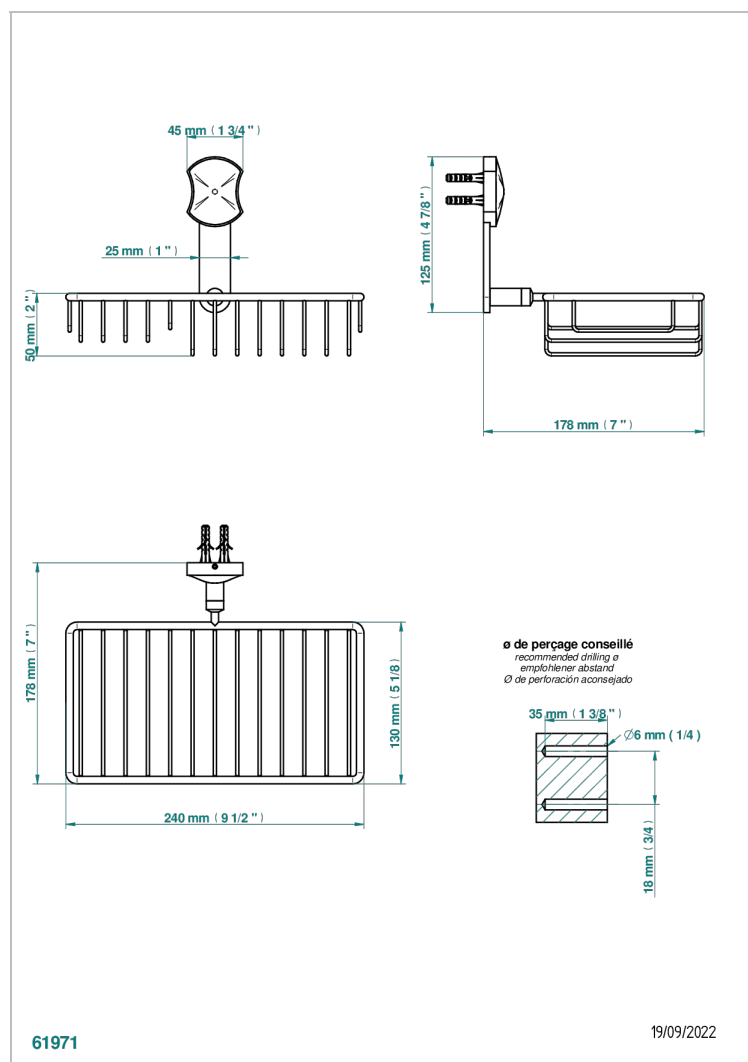

INFINI WHITE PORCELAIN WITH GOLD DECOR

U2F-2620

Soap and sponge holder, wall mounted

CHARACTERISTIC

- Infini White Porcelain with Gold decor
- Soap and sponge holder, wall mounted

AVAILABLE FINITIONS

Black ceram - D30
Blush PVD - H62
Brass color PVD - H49
Brown bronze color PVD - F33
Chrome polished - A02
Copper antique matt, coated - H07