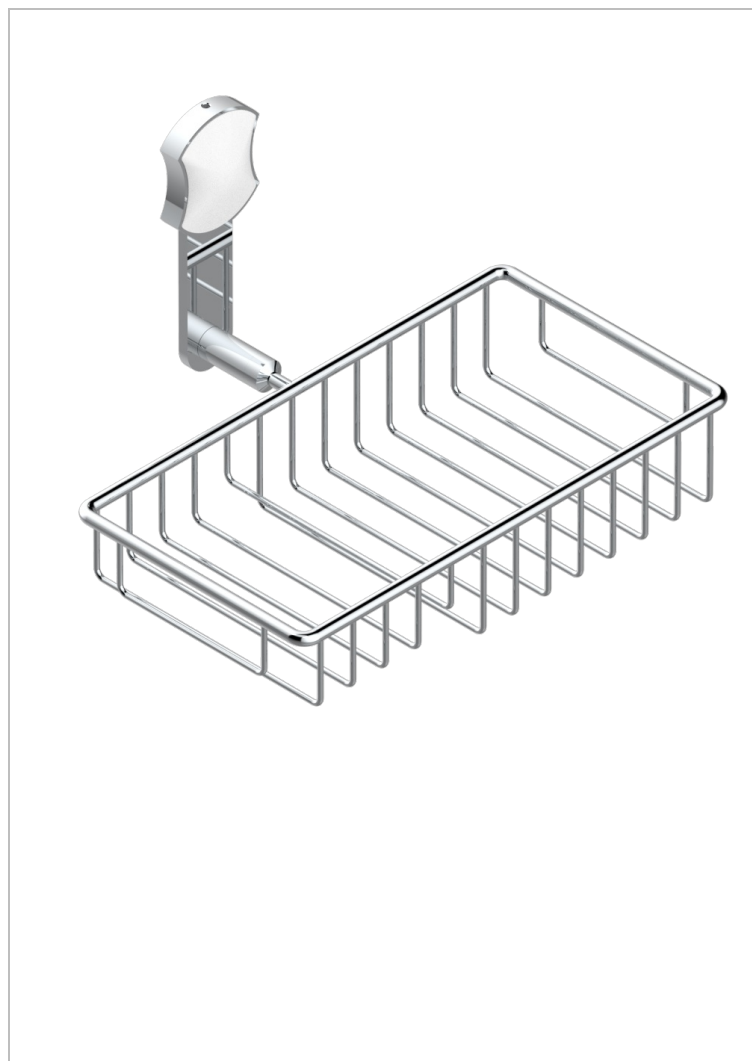

INFINI WHITE PORCELAIN WITH GOLD DECOR

U2F-2620

Combined soap and sponge holder with flange, 240 x 130 mm

CHARACTERISTIC

- Infini White Porcelain with Gold decor
- Combined soap and sponge holder with flange, 240 x 130 mm

AVAILABLE FINITIONS

Antique nickel - H28
Black ceram - D30
Blush PVD - H62
Brass color PVD - H49
Brown bronze color PVD - F33
Gold color PVD - H52

Graphite PVD - H64
Lacquered light bronze - D01
Matt Umber PVD - H67
Matt blush PVD - H60
Matt brass color PVD - H50
Matt brown bronze color PVD - F34