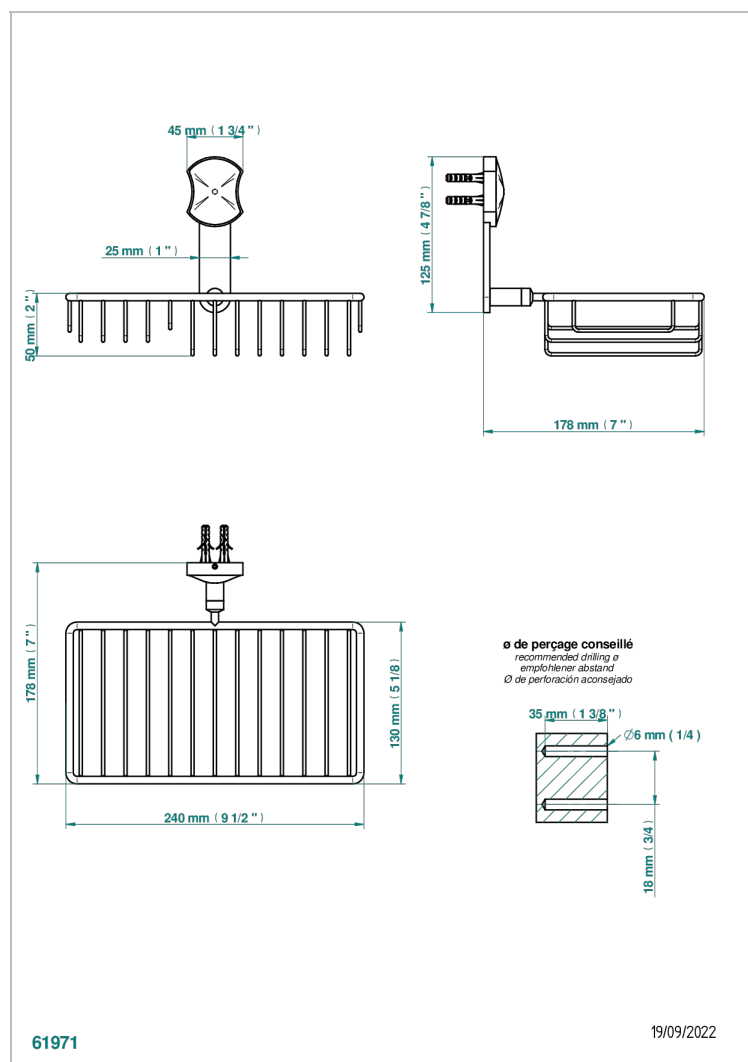

INFINI WHITE PORCELAIN WITH GOLD DECOR

U2F-2620

Combined soap and sponge holder with flange, 240 x 130 mm

CHARACTERISTIC

- Infini White Porcelain with Gold decor
- Combined soap and sponge holder with flange, 240 x 130 mm

AVAILABLE FINITIONS

Antique nickel - H28
Black ceram - D30
Blush PVD - H62
Brass color PVD - H49
Brown bronze color PVD - F33
Gold color PVD - H52

Graphite PVD - H64
Lacquered light bronze - D01
Matt Umber PVD - H67
Matt blush PVD - H60
Matt brass color PVD - H50
Matt brown bronze color PVD - F34