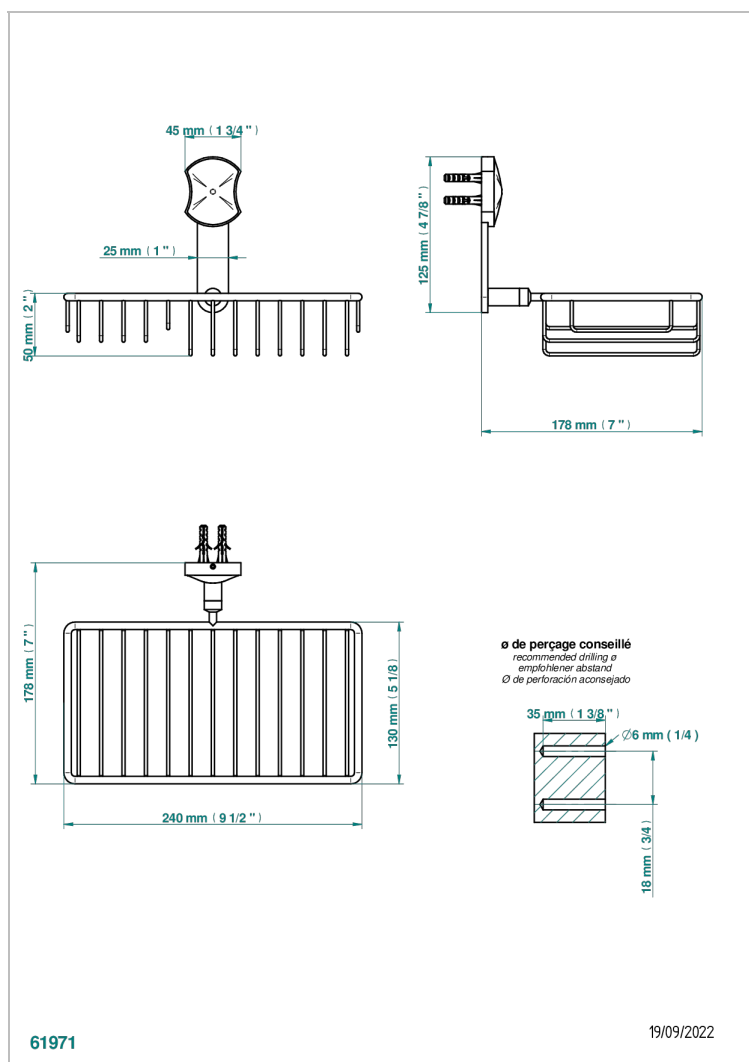

INFINI WHITE PORCELAIN WITH PLATINUM DECOR

U2E-2620

Soap and sponge holder, wall mounted

CHARACTERISTIC

- Infini White Porcelain with Platinum decor
- Soap and sponge holder, wall mounted

AVAILABLE FINITIONS