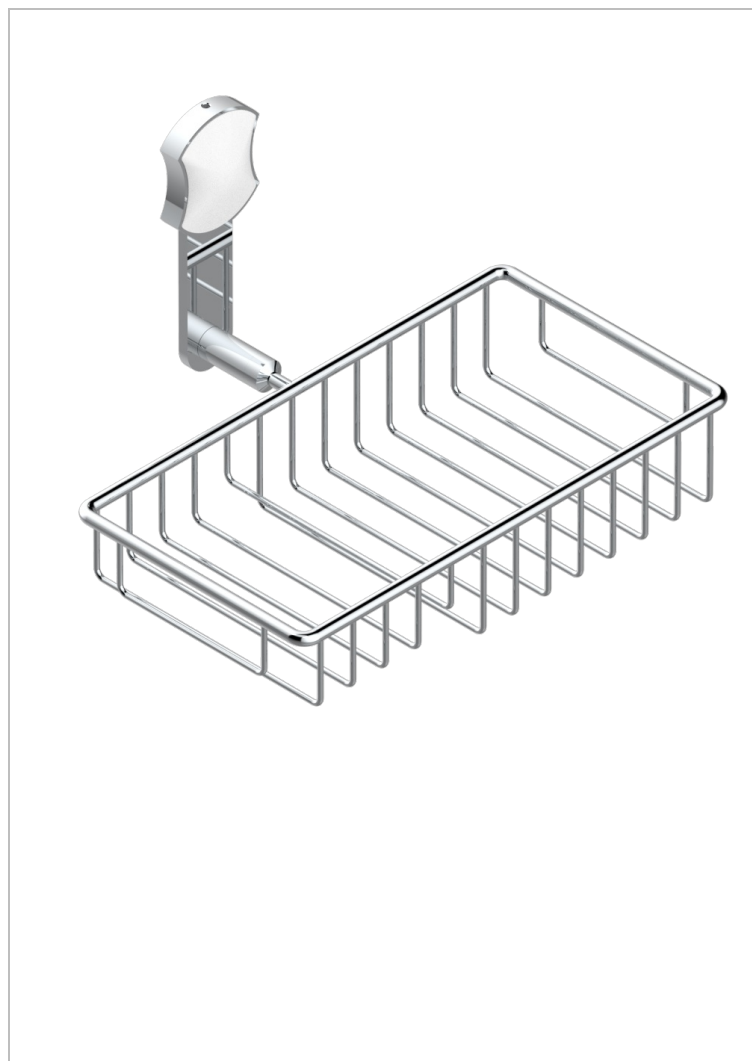

INFINI WHITE PORCELAIN WITH PLATINUM DECOR

U2E-2620

Soap and sponge holder, wall mounted

CHARACTERISTIC

- Infini White Porcelain with Platinum decor
- Soap and sponge holder, wall mounted

AVAILABLE FINITIONS