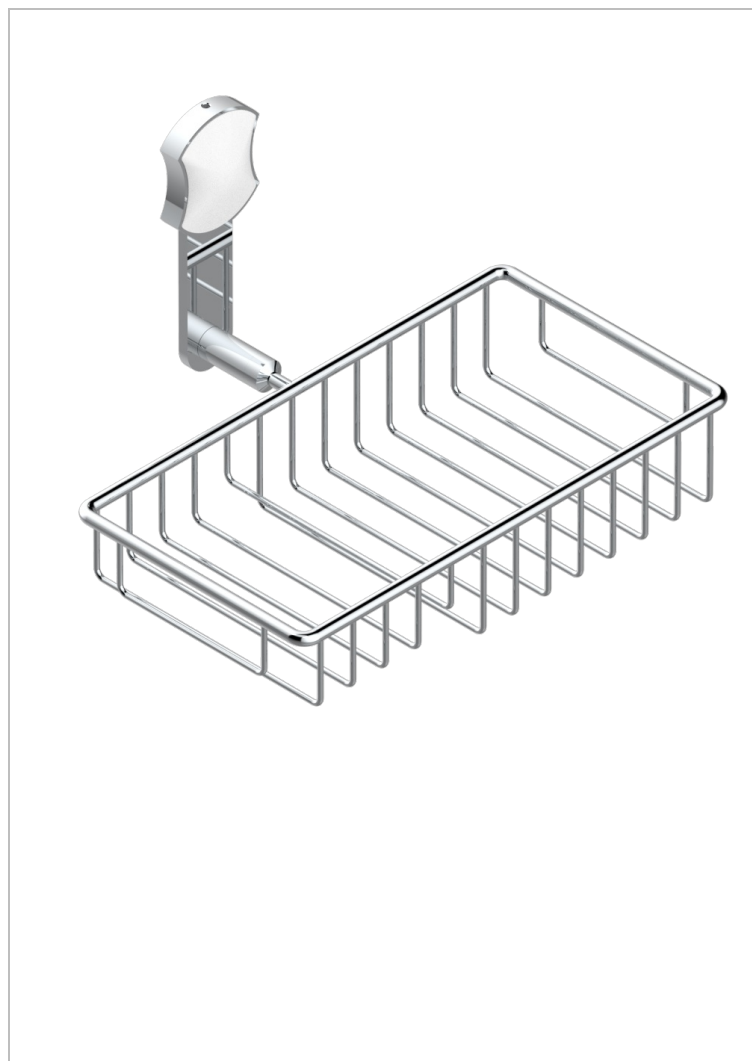

INFINI WHITE PORCELAIN WITH PLATINUM DECOR

U2E-2620

Combined soap and sponge holder with flange, 240 x 130 mm

CHARACTERISTIC

- Infini White Porcelain with Platinum decor
- Combined soap and sponge holder with flange, 240 x 130 mm

AVAILABLE FINITIONS

Antique nickel - H28
Black ceram - D30
Blush PVD - H62
Brass color PVD - H49
Brown bronze color PVD - F33
Gold color PVD - H52

Graphite PVD - H64
Lacquered light bronze - D01
Matt Umber PVD - H67
Matt blush PVD - H60
Matt brass color PVD - H50
Matt brown bronze color PVD - F34