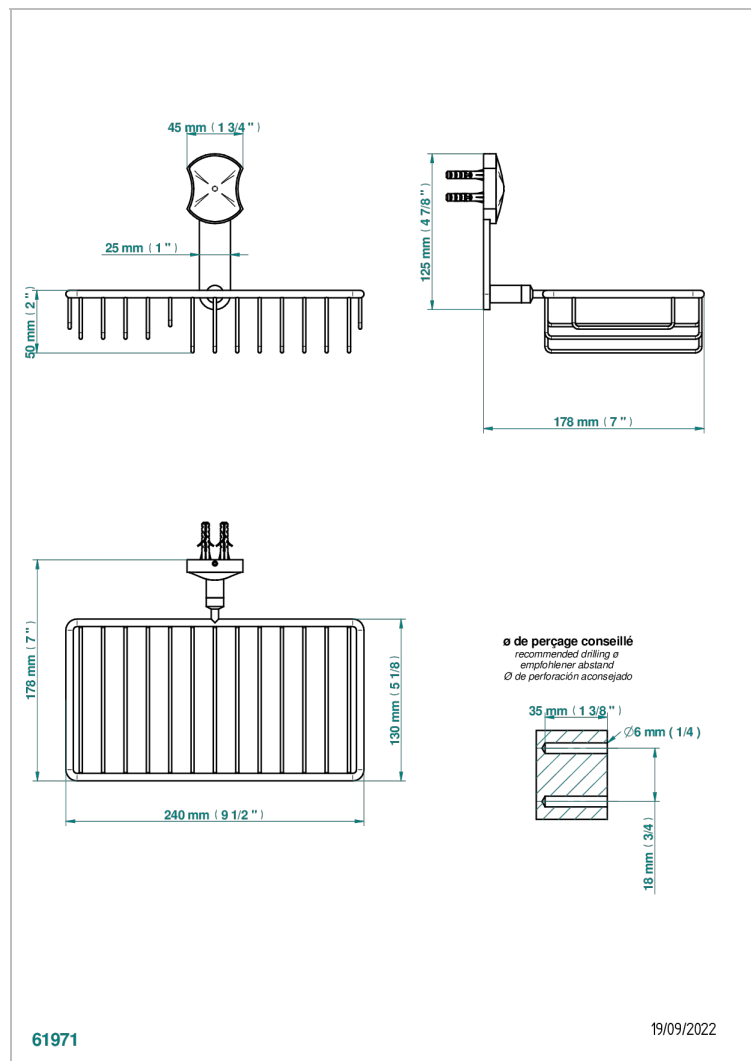

INFINI WHITE PORCELAIN WITH PLATINUM DECOR

U2E-2620

Combined soap and sponge holder with flange, 240 x 130 mm

CHARACTERISTIC

- Infini White Porcelain with Platinum decor
- Combined soap and sponge holder with flange, 240 x 130 mm