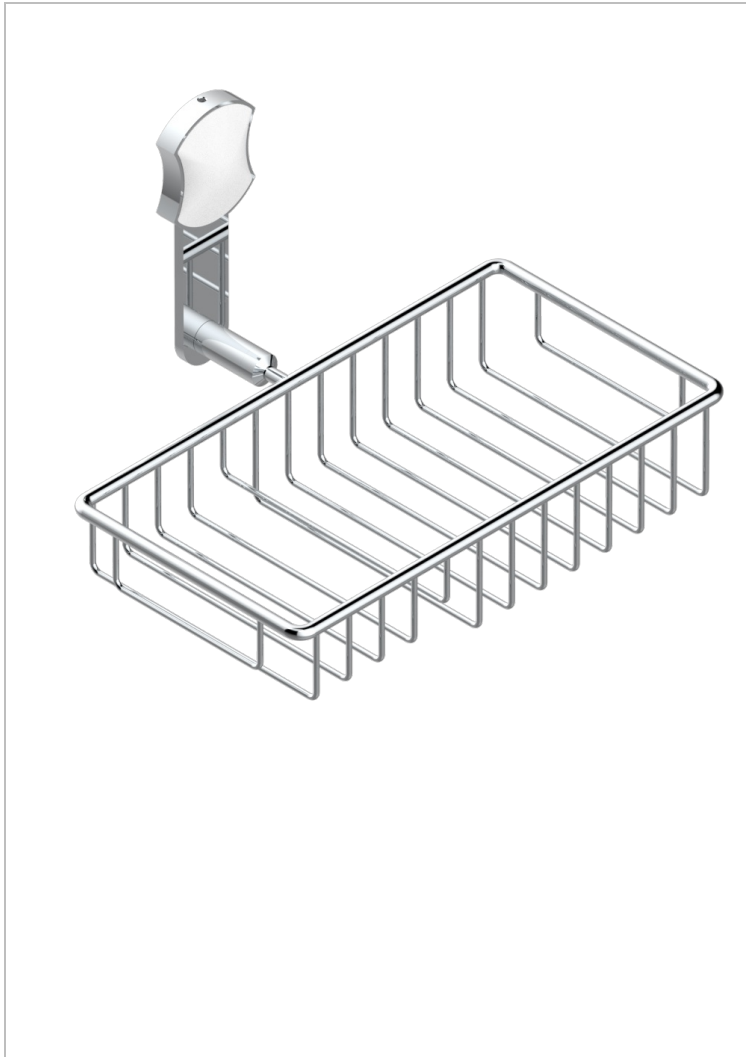

# INFINI WHITE PORCELAIN

U2D-2620

Soap and sponge holder, wall mounted

THG  
PARIS

## CHARACTERISTIC

- Infini White Porcelain
- Soap and sponge holder, wall mounted