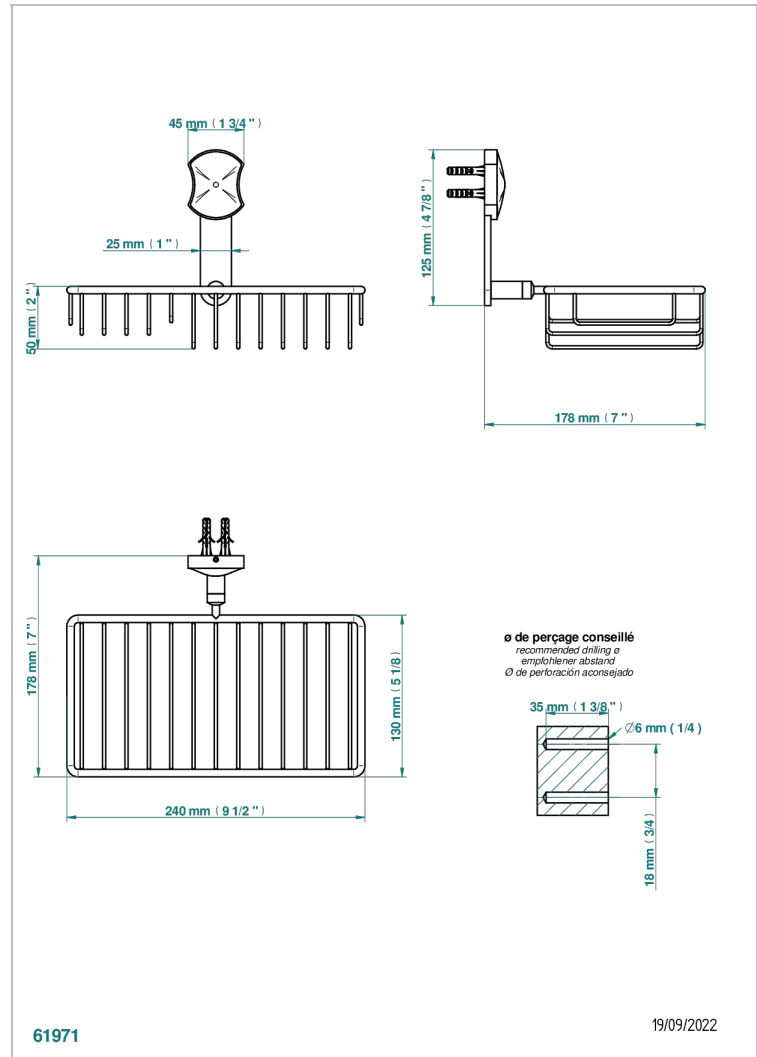

# INFINI WHITE PORCELAIN

U2D-2620

Soap and sponge holder, wall mounted

THG  
PARIS

## CHARACTERISTIC

- Infini White Porcelain
- Soap and sponge holder, wall mounted