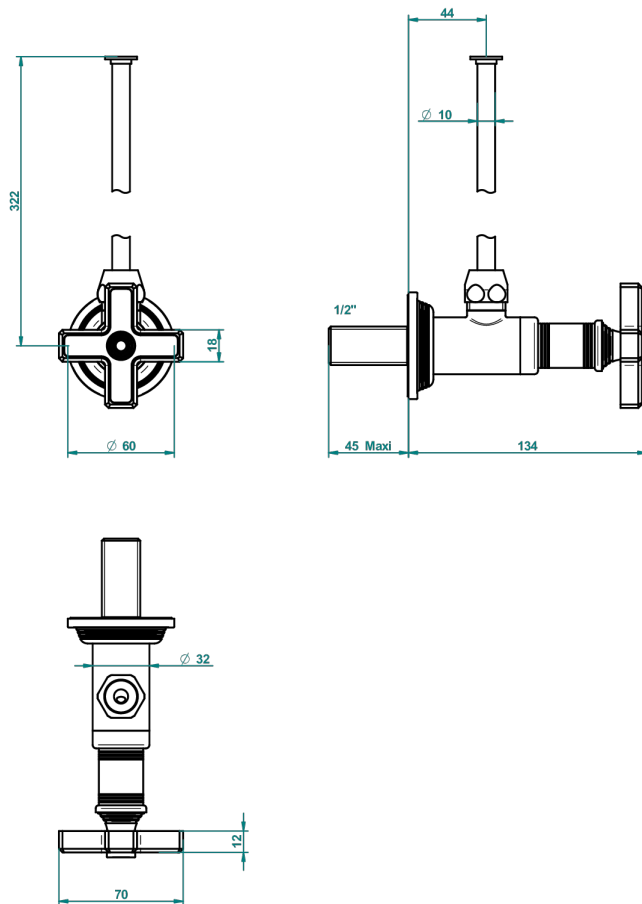

# WEST COAST WHITE ONYX

U9G-181/S

1/2" stylised adjustable stop cock with 30 cm tube

THG<sup>®</sup>  
PARIS

61959

12/01/2017

## CHARACTERISTIC

- West Coast White Onyx
- 1/2" stylised adjustable stop cock with 30 cm tube