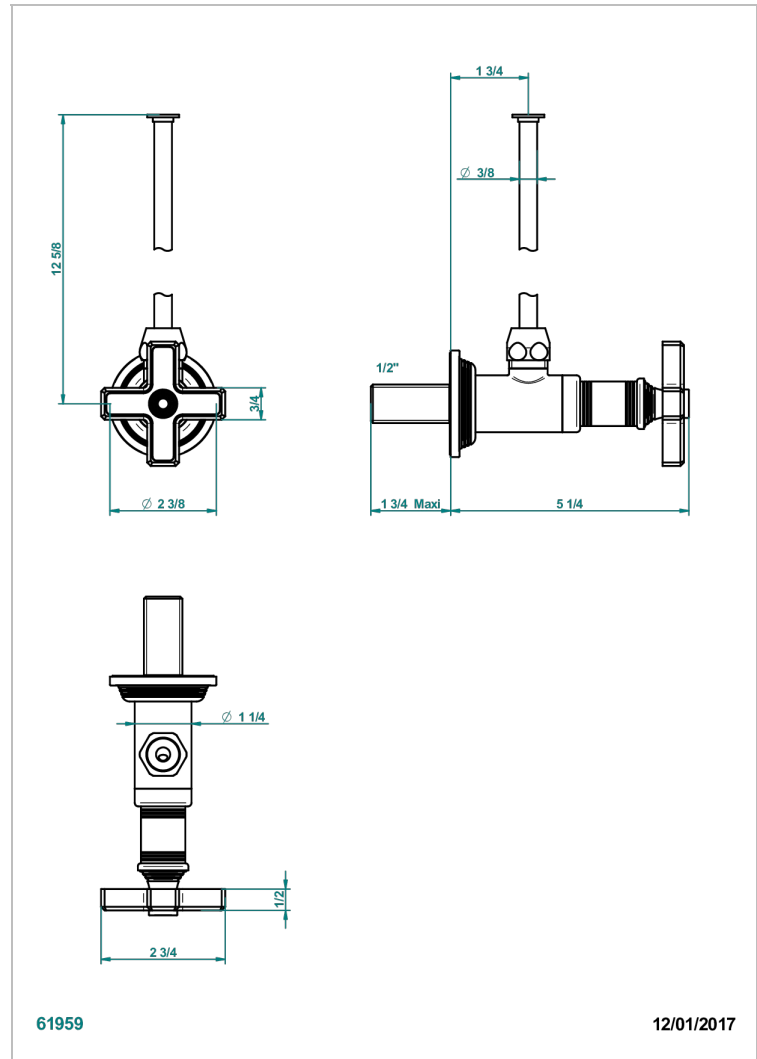

# WEST COAST WHITE ONYX

U9G-181/S

1/2" stylised adjustable stop cock with 30 cm tube

## CHARACTERISTIC

- West Coast White Onyx
- 1/2" stylised adjustable stop cock with 30 cm tube