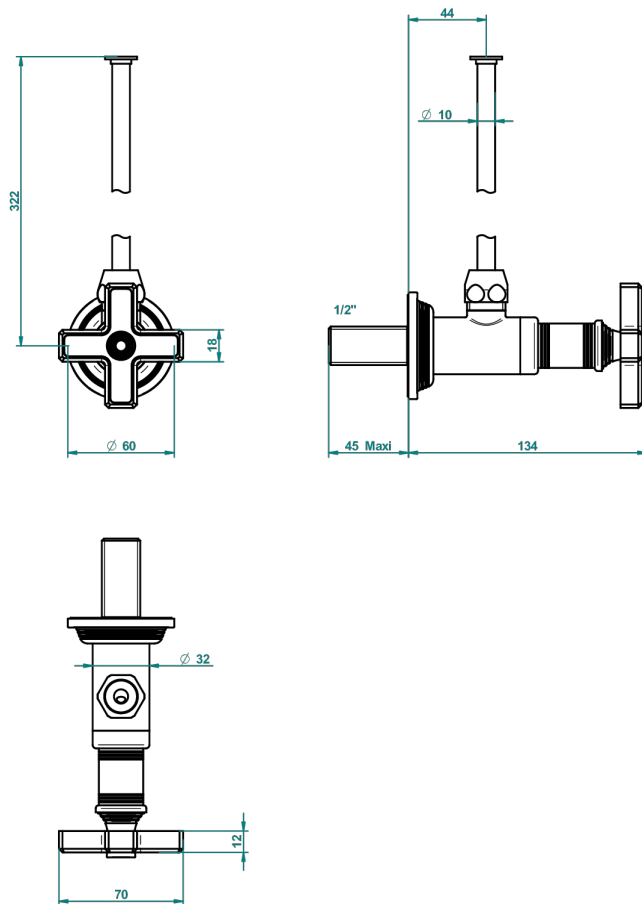

# WEST COAST BLACK ONYX

U9E-181/S

1/2" stylised adjustable stop cock with 30 cm tube

THG<sup>®</sup>  
PARIS

61958

12/01/2017

## CHARACTERISTIC

- West Coast Black Onyx
- 1/2" stylised adjustable stop cock with 30 cm tube