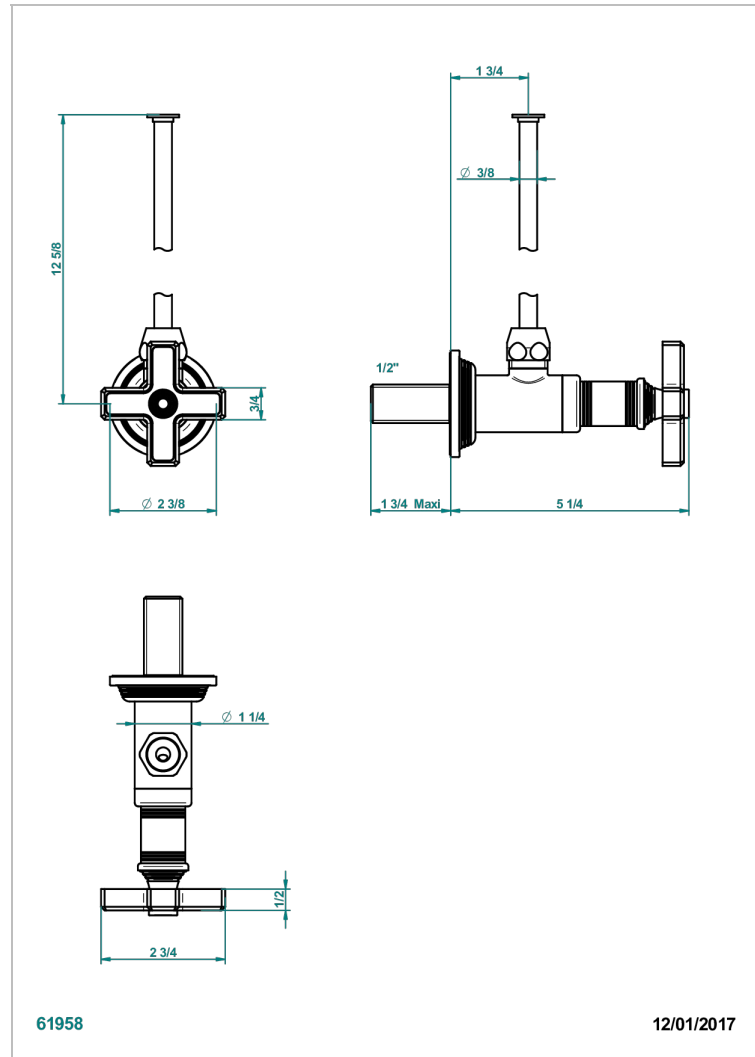

WEST COAST BLACK ONYX

U9E-181/S

1/2" stylised adjustable stop cock with 30 cm tube

CHARACTERISTIC

- West Coast Black Onyx
- 1/2" stylised adjustable stop cock with 30 cm tube

AVAILABLE FINITIONS

Antique nickel - H28
Black ceram - D30
Blush PVD - H62
Brass color PVD - H49
Brown bronze color PVD - F33
Gold color PVD - H52