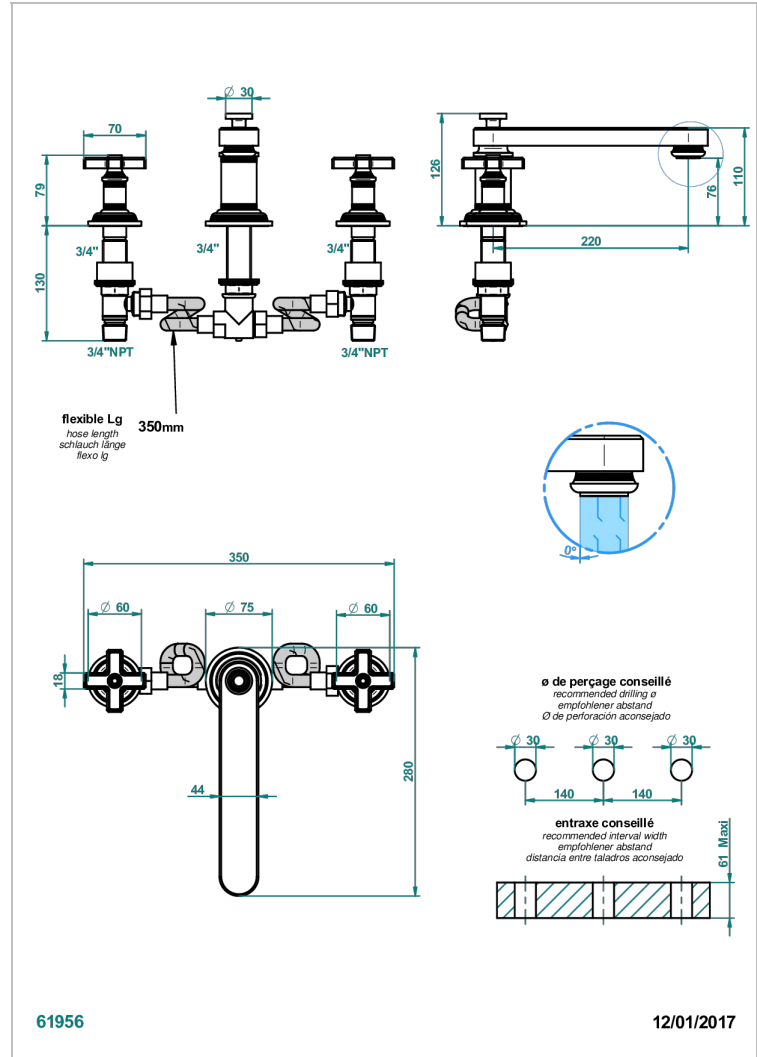

# WEST COAST WHITE ONYX

U9G-25SSGB

Rim mounted 3-hole bath mixer, super goliath low spout

## CHARACTERISTIC

- West Coast White Onyx
- Rim mounted 3-hole bath mixer, super goliath low spout