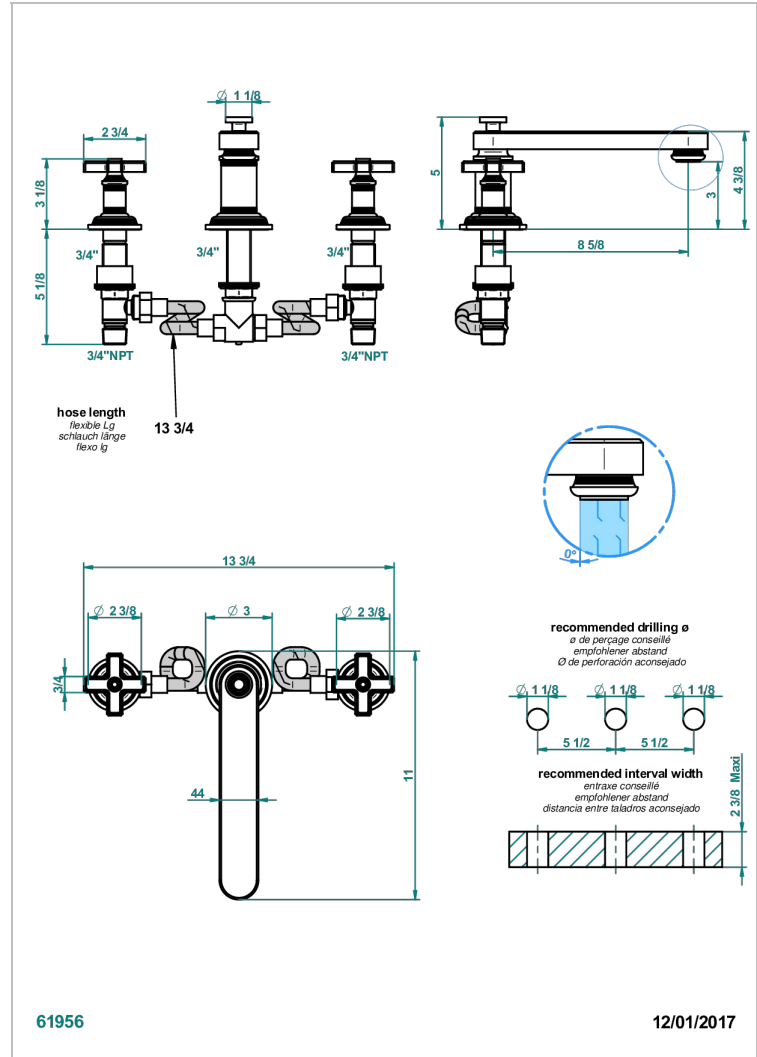

WEST COAST WHITE ONYX

U9G-25SGB

Rim mounted 3-hole bath mixer, super goliath low spout

CHARACTERISTIC

- West Coast White Onyx
- Rim mounted 3-hole bath mixer, super goliath low spout

AVAILABLE FINITIONS

Antique nickel - H28
Black ceram - D30
Blush PVD - H62
Brass color PVD - H49
Brown bronze color PVD - F33
Gold color PVD - H52