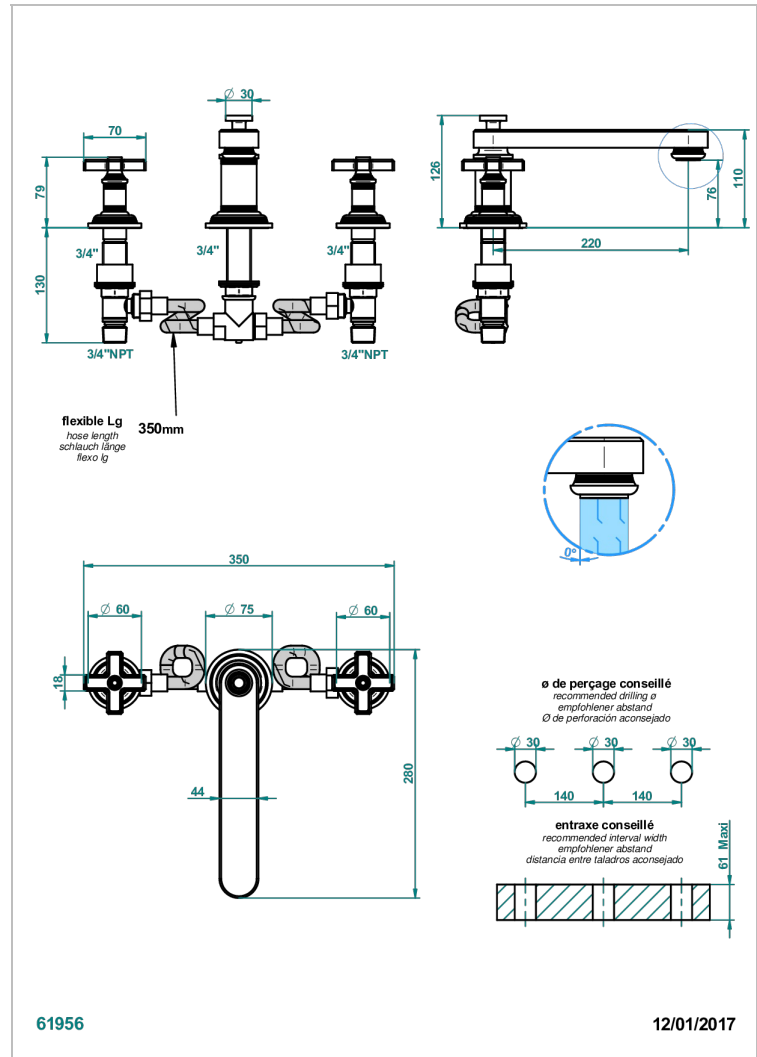

WEST COAST WHITE ONYX

U9G-25SSGB

Rim mounted 3-hole bath mixer, super goliath low spout

THG[®]
PARIS

CHARACTERISTIC

- West Coast White Onyx
- Rim mounted 3-hole bath mixer, super goliath low spout

AVAILABLE FINITIONS