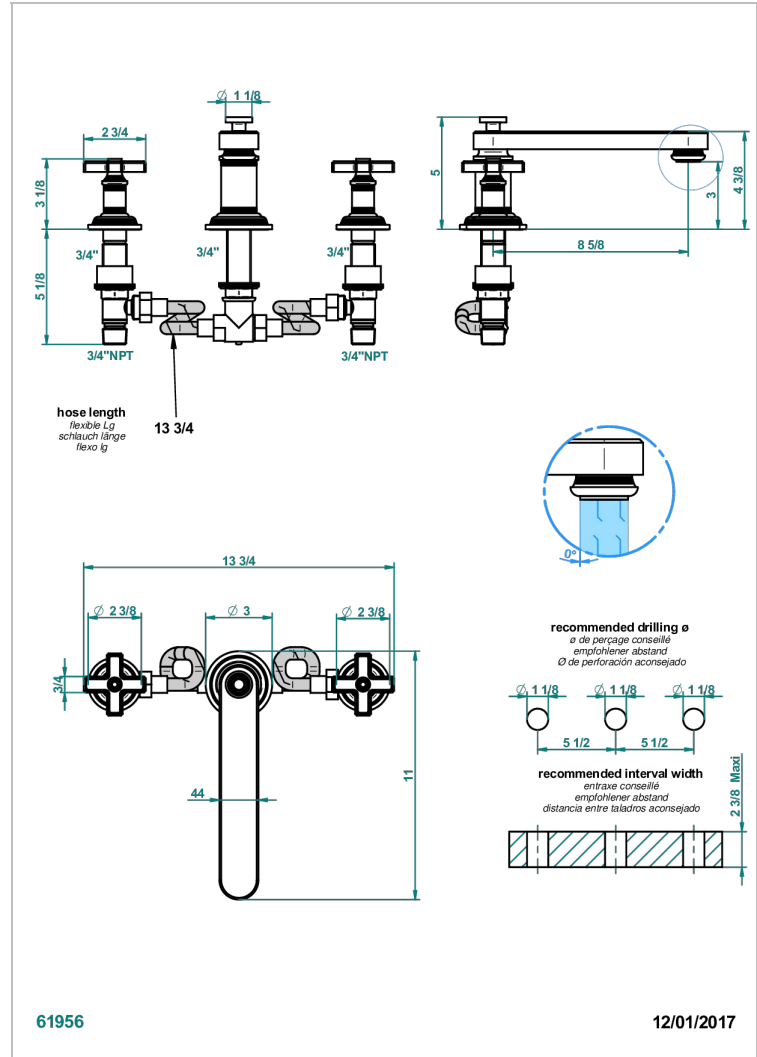

# WEST COAST WHITE ONYX

U9G-25SGB

Rim mounted 3-hole bath mixer, super goliath low spout

## CHARACTERISTIC

- West Coast White Onyx
- Rim mounted 3-hole bath mixer, super goliath low spout