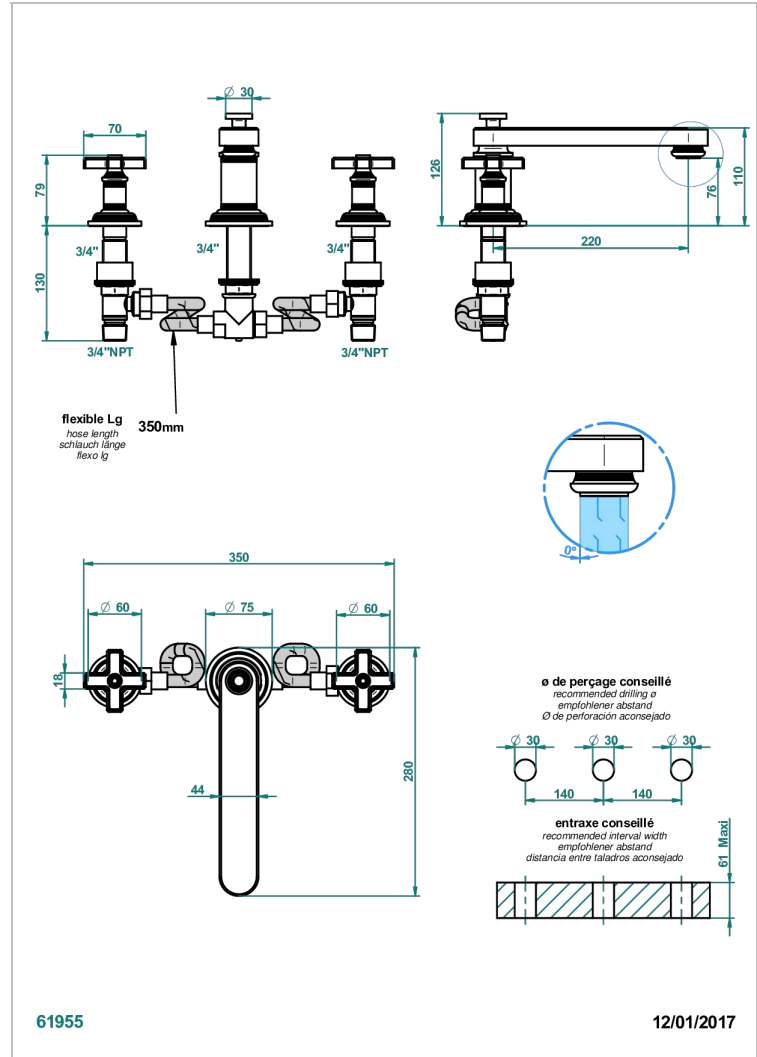

WEST COAST BLACK ONYX

U9E-25SGB

Rim mounted 3-hole bath mixer, super goliath low spout

THG
PARIS

CHARACTERISTIC

- West Coast Black Onyx
- Rim mounted 3-hole bath mixer, super goliath low spout

AVAILABLE FINITIONS