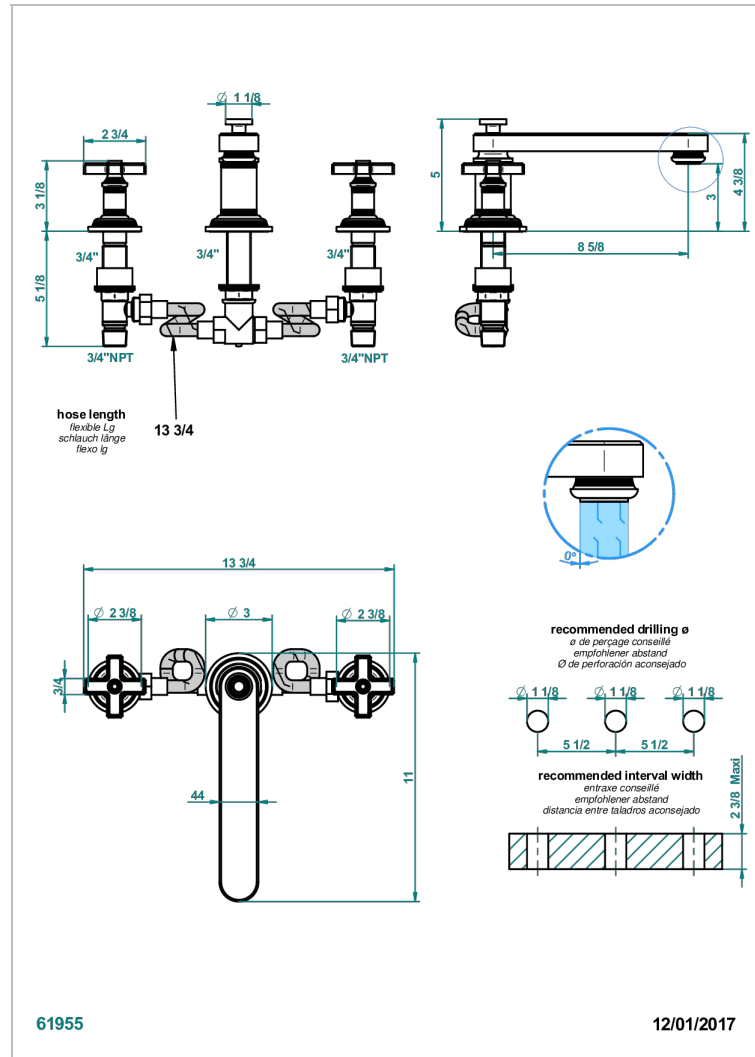

WEST COAST BLACK ONYX

U9E-25SGB

Rim mounted 3-hole bath mixer, super goliath low spout

CHARACTERISTIC

- West Coast Black Onyx
- Rim mounted 3-hole bath mixer, super goliath low spout

AVAILABLE FINITIONS

Antique nickel - H28
Black ceram - D30
Blush PVD - H62
Brass color PVD - H49
Brown bronze color PVD - F33
Gold color PVD - H52