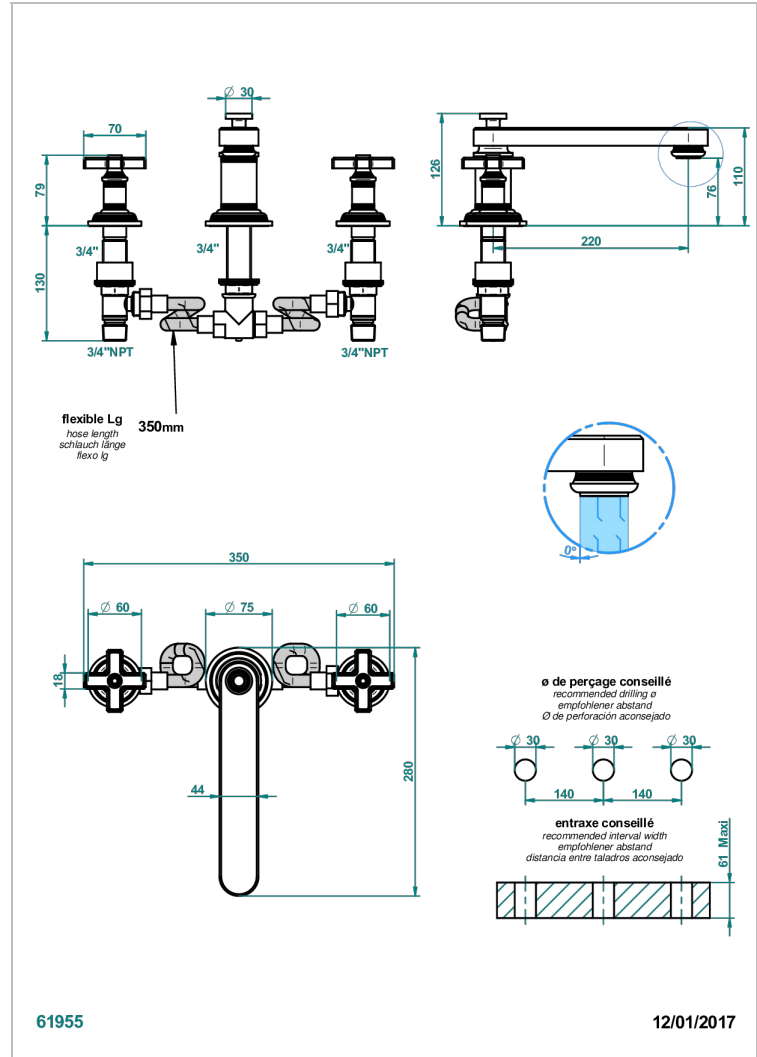

WEST COAST BLACK ONYX

U9E-25SGB

Rim mounted 3-hole bath mixer, super goliath low spout

THG[®]
PARIS

CHARACTERISTIC

- West Coast Black Onyx
- Rim mounted 3-hole bath mixer, super goliath low spout

AVAILABLE FINITIONS