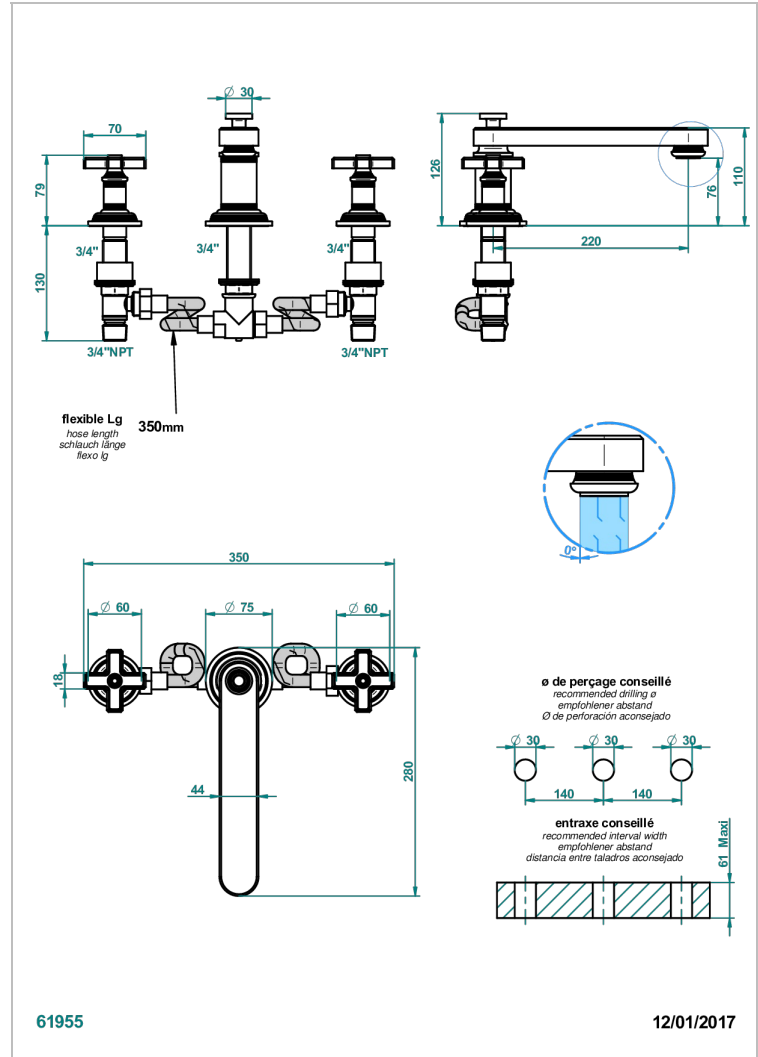

WEST COAST BLACK ONYX

U9E-25SGB

超大喷嘴台式浴缸龙头，矮款

THG[®]
PARIS

特色

- West Coast Black Onyx
- 超大喷嘴台式浴缸龙头，矮款

可选饰面

Black ceram - D30
Blush PVD - H62
Graphite PVD - H64
Matt Umber PVD - H67
Matt blush PVD - H60
Matt graphite PVD - H65