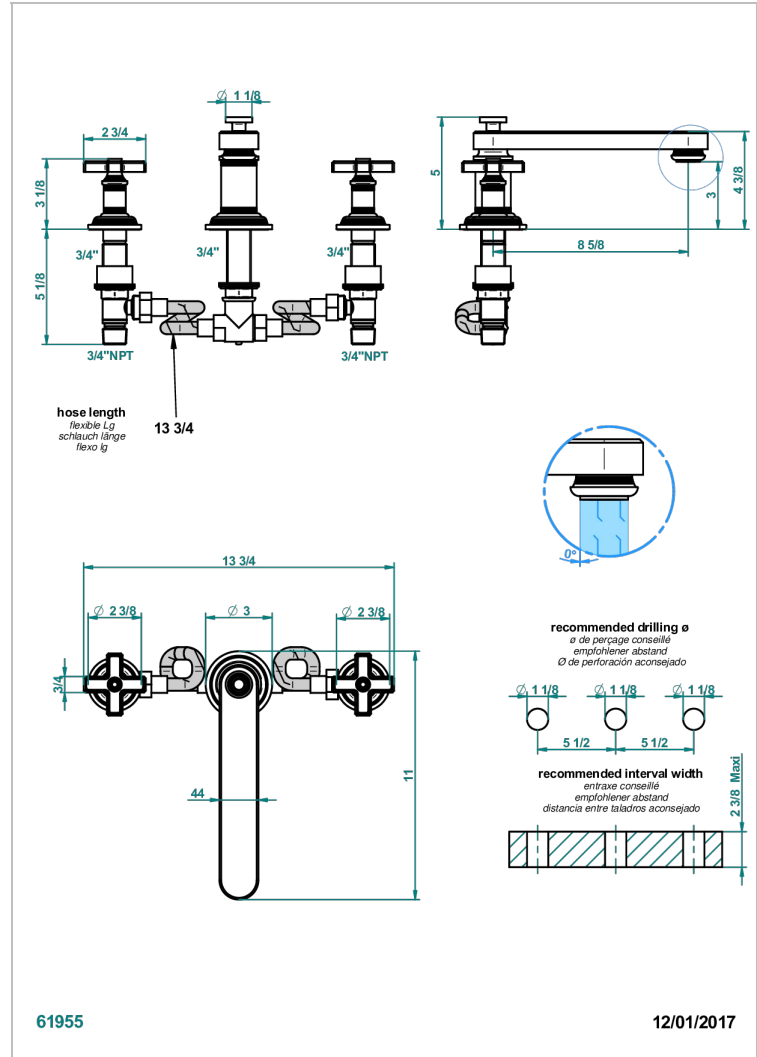

WEST COAST BLACK ONYX

U9E-25SGB

Rim mounted 3-hole bath mixer, super goliath low spout

CHARACTERISTIC

- West Coast Black Onyx
- Rim mounted 3-hole bath mixer, super goliath low spout

AVAILABLE FINITIONS

Antique nickel - H28
Black ceram - D30
Blush PVD - H62
Brass color PVD - H49
Brown bronze color PVD - F33
Gold color PVD - H52