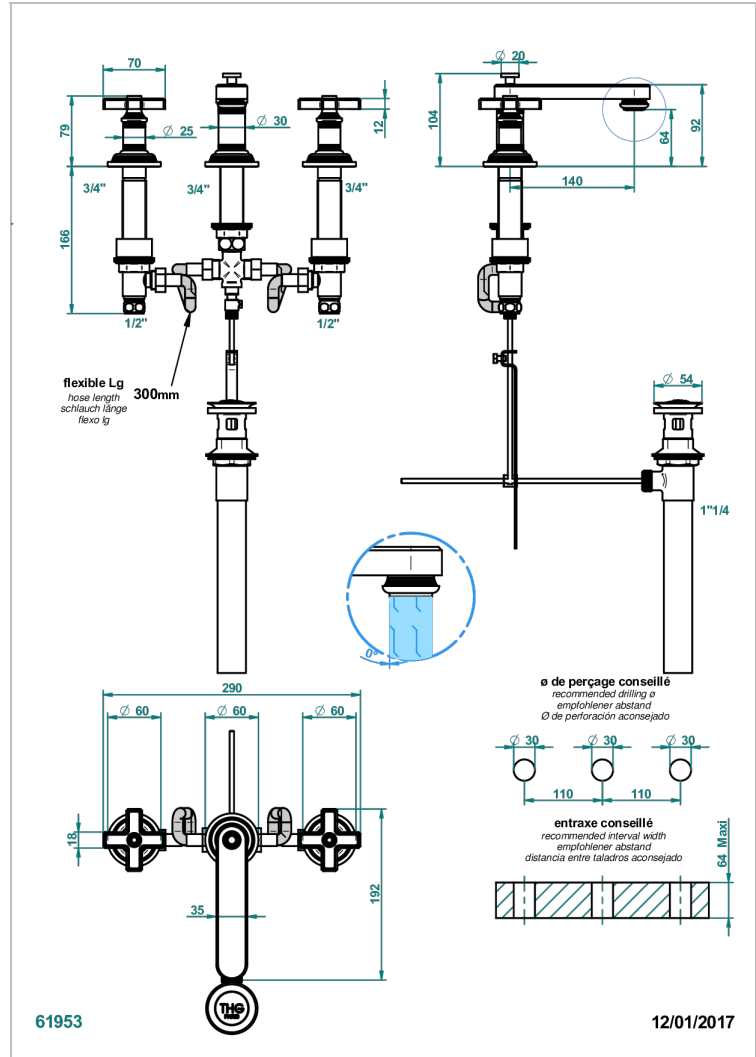

WEST COAST WHITE ONYX

U9G-151M/US

Widespread lavatory set with drain for 1 1/4" + countertop

CHARACTERISTIC

- West Coast White Onyx
- Widespread lavatory set with drain for 1 1/4" + countertop

AVAILABLE FINITIONS