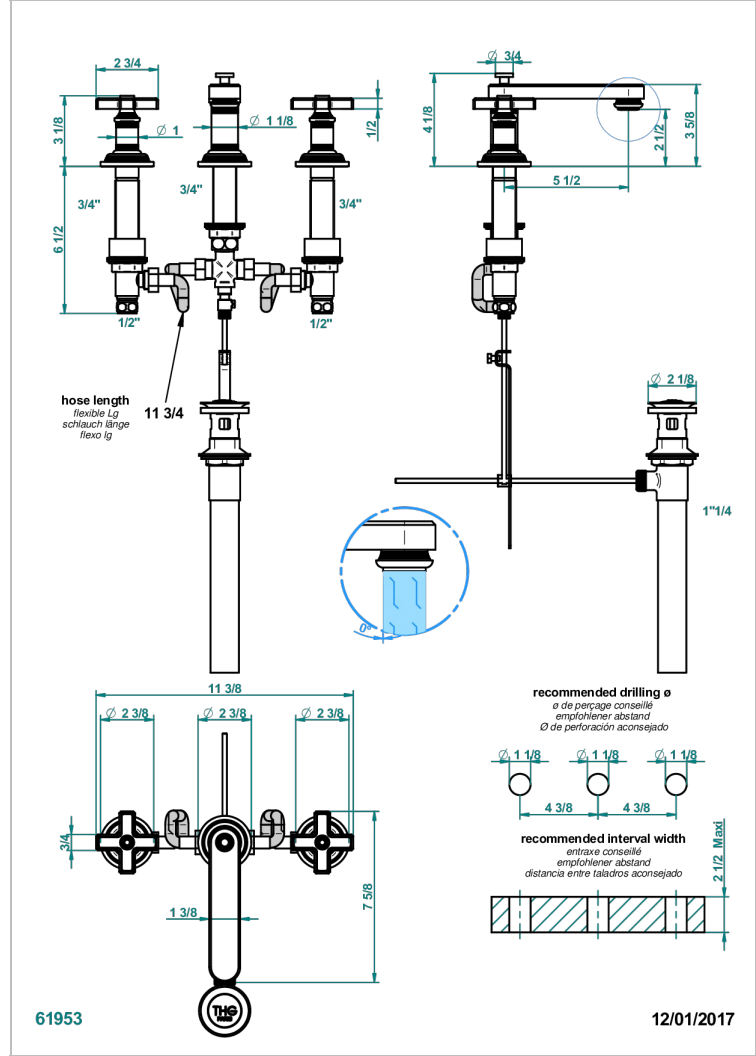

WEST COAST WHITE ONYX

U9G-151M/US

Widespread lavatory set with drain for 11/4" + countertop

CHARACTERISTIC

- West Coast White Onyx
- Widespread lavatory set with drain for 11/4" + countertop

AVAILABLE FINITIONS