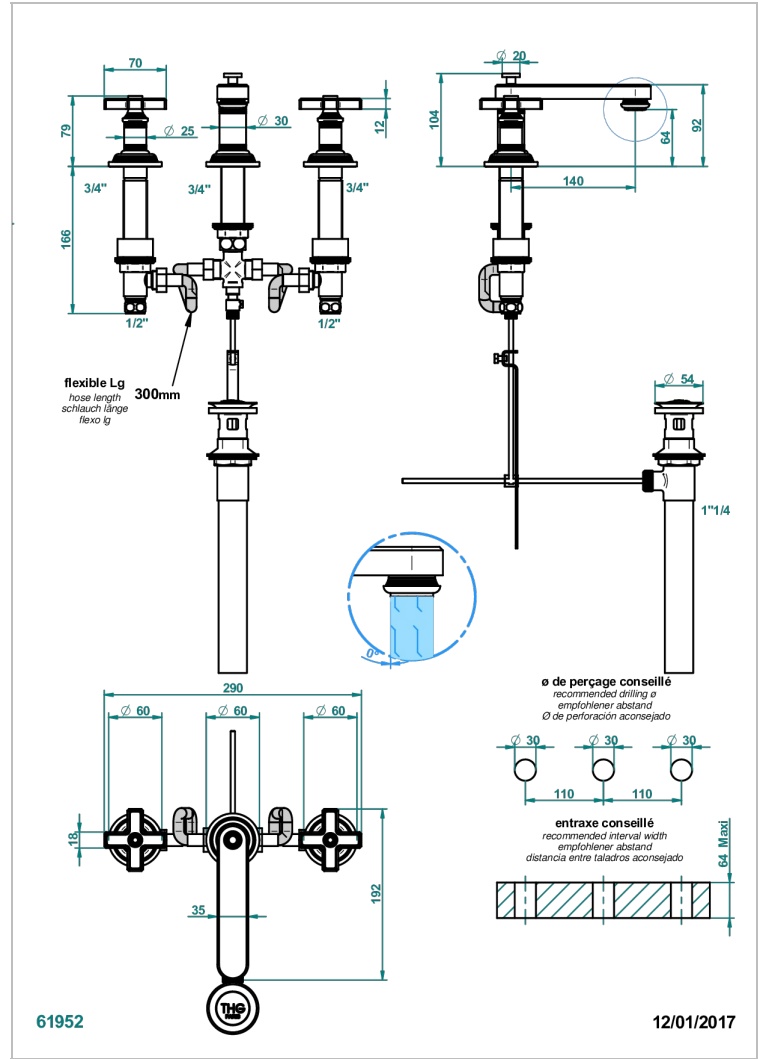

WEST COAST BLACK ONYX

U9E-151M/US

Rim mounted 3-hole basin mixer with waste for marble

THG[®]
PARIS

CARACTERÍSTICAS

- West Coast Black Onyx
- Rim mounted 3-hole basin mixer with waste for marble

ACABADOS DISPONIBLES